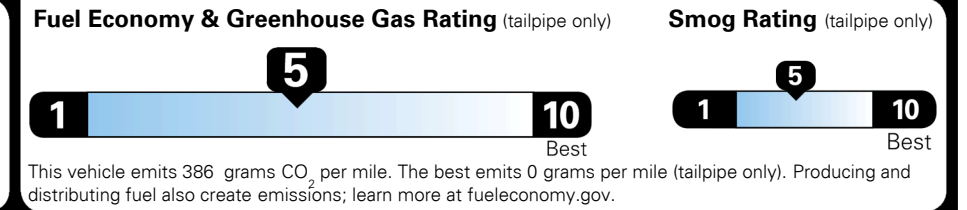

SMALL SUVs range from 18 to 120 MPG. The best vehicle rates 136 MPGe.

You spend
$1,250
more in fuel costs
over 5 years
compared to the
average new vehicle.

Annual fuel cost
$1,750

Actual results will vary for many reasons, including driving conditions and how you drive and maintain your vehicle. The average new vehicle gets 27 MPG and costs $7,500 to fuel over 5 years. Cost estimates are based on 15,000 miles per year at $ 2.70 per gallon. MPGe is miles per gasoline gallon equivalent. Vehicle emissions are a significant cause of climate change and smog.

fueleconomy.gov

Calculate personalized estimates and compare vehicles

GOVERNMENT 5-STAR SAFETY RATINGS

Overall Vehicle Score ★ ★ ★ ★ ★

Based on the combined rating of frontal, side and rollover.
Should ONLY be compared to other vehicles of similar size and weight.

Frontal	Driver	★ ★ ★ ★ ★
Crash	Passenger	★ ★ ★ ★ ★

Based on the risk of injury in a frontal impact.
Should ONLY be compared to other vehicles of similar size and weight.

Side	Front seat	★ ★ ★ ★ ★
Crash	Rear seat	★ ★ ★ ★ ★

Star ratings based on the risk of injury in a side impact.

Rollover ★ ★ ★ ★ ★
Star ratings based on the risk of rollover in a single-vehicle crash.

Star ratings range from 1 to 5 stars (★★★★★) with 5 being the highest.
Source: National Highway Traffic Safety Administration (NHTSA).
www.safercar.gov or 1-888-327-4236

Manufacturer's suggested retail price includes Manufacturer's recommended pre-delivery service. License and title fees, state and local taxes and other dealer installed options and accessories are not included in the manufacturer's suggested retail price.

PARTS CONTENT INFORMATION

FOR VEHICLES IN THIS CAR LINE U.S./CANADIAN
PARTS CONTENT: 1 %

MAJOR SOURCES OF FOREIGN PARTS:
OTHER: 8%
KOREA: 91%

NOTE: PARTS CONTENT DOES NOT INCLUDE FINAL ASSEMBLY, DISTRIBUTION, OR OTHER NON-PARTS COSTS.

FOR THIS VEHICLE
FINAL ASSEMBLY POINT:
GWANGJU, KOREA

COUNTRY OF ORIGIN

ENGINE: KOREA
TRANSMISSION: KOREA

TOTAL ADDITIONAL WEIGHT: 8.1