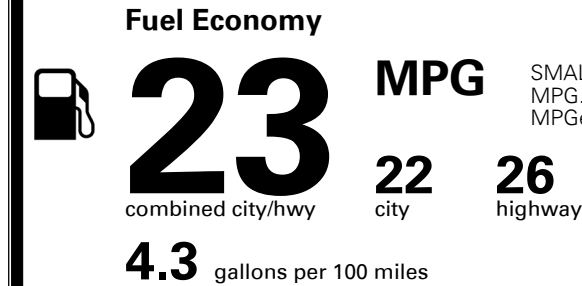

\$395.00
 \$1,100.00

 \$135.00
 \$115.00

MSRP INCLUDING OPTIONS

\$ 29,435.00

INLAND FREIGHT AND HANDLING

\$ 1,045.00

TOTAL MANUFACTURER'S SUGGESTED RETAIL PRICE ▶

\$ 30,480.00

EPA DOT Fuel Economy and Environment

Gasoline Vehicle

SMALL SUVs range from 18 to 120 MPG. The best vehicle rates 136 MPGe.

You spend
\$1,250
 more in fuel costs
 over 5 years
 compared to the
 average new vehicle.