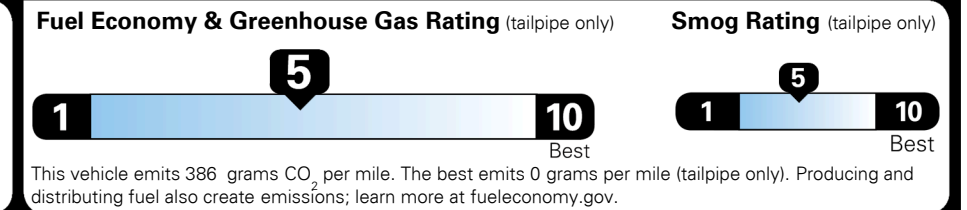

\$ 30,020.00

EPA DOT Fuel Economy and Environment

Gasoline Vehicle

You spend
\$1,250
 more in fuel costs
 over 5 years
 compared to the
 average new vehicle.

Annual fuel cost
\$1,750

Actual results will vary for many reasons, including driving conditions and how you drive and maintain your vehicle. The average new vehicle gets 27 MPG and costs \$7,500 to fuel over 5 years. Cost estimates are based on 15,000 miles per year at \$ 2.70 per gallon. MPGe is miles per gasoline gallon equivalent. Vehicle emissions are a significant cause of climate change and smog.