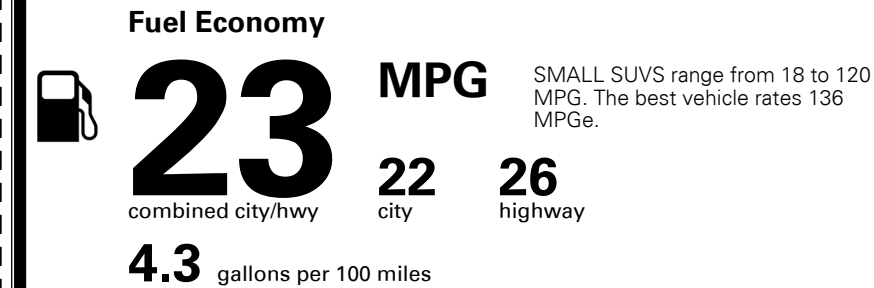

EXTERIOR

17" Alloy Wheels
Auto-On/Off Projector Headlights
LED Daytime Running Lights
Rear Privacy Glass
Rear Spoiler
Projector Fog Lamps
Unique Front with 28° Approach Angle

WARRANTY

10 Year/100,000 Mile Limited Powertrain Warranty
5 Year/60,000 Mile Limited Basic Warranty
5 Year/60,000 Mile Roadside Assistance
*Ask dealer for details

MANUFACTURER'S SUGGESTED RETAIL PRICE ▶

$ 27,690.00

COMPARE S AWD FEATURES

Added to/in place of standard LX AWD features
- 18" Dark Gray Alloy Wheels
- Blind-Spot Collision Warning (BCW)
- Rear Cross-Traffic Collision Warning (RCCW)
- Sofino Premium Leatherette Seat Trim
- Unique Grille, Lower Fascia, Side Sill Trim
- Roof Rails
- Power Folding Outside Mirrors
- Heated Outside Mirrors w/ LED Turn Signals
- Sport Leather Steering Wheel & Paddle Shifters
- Heated Front Seats

Included
Included
Included
Included
Included
Included
Included
Included
Included
Included
Included

ADDITIONAL INSTALLED EQUIPMENT:

(In addition to or in place of standard features)
S Sunroof Package
- Panoramic Sunroof
- LED Interior Lighting
Carpeted Floor Mats
Cargo Net

$1,100.00

$135.00

$50.00

MSRP INCLUDING OPTIONS

$ 28,975.00

INLAND FREIGHT AND HANDLING

$ 1,045.00

TOTAL MANUFACTURER'S SUGGESTED RETAIL PRICE ▶

$ 30,020.00

EPA DOT Fuel Economy and Environment

Gasoline Vehicle

You spend
$1,250
more in fuel costs
over 5 years
compared to the
average new vehicle.

Annual fuel cost
$1,750