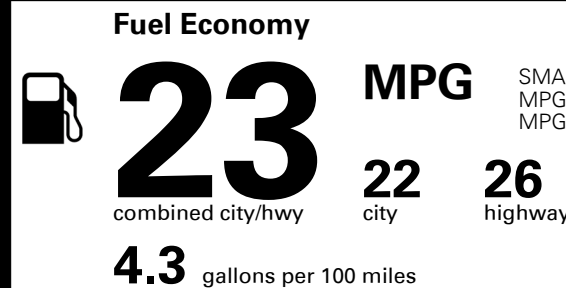

Gasoline Vehicle

SMALL SUVs range from 18 to 120 MPG. The best vehicle rates 136 MPGe.

You spend \$1,250 more in fuel costs over 5 years compared to the average new vehicle.

Annual fuel cost \$1,750

Fuel Economy & Greenhouse Gas Rating (tailpipe only) Smog Rating (tailpipe only)