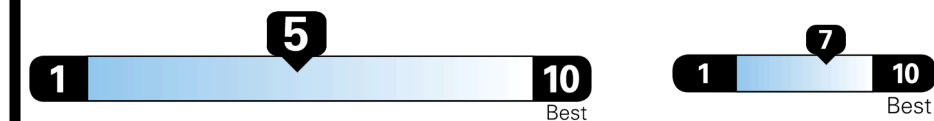

Gasoline Vehicle

SMALL SUVs range from 18 to 120 MPG. The best vehicle rates 136 MPGe.

You spend \$1,250 more in fuel costs over 5 years compared to the average new vehicle.

Annual fuel cost \$1,750

Fuel Economy & Greenhouse Gas Rating (tailpipe only) Smog Rating (tailpipe only)