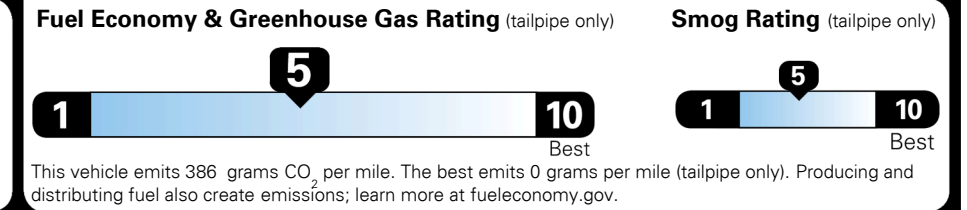

TOTAL ADDITIONAL WEIGHT: 6.5

EPA DOT Fuel Economy and Environment

Gasoline Vehicle

You spend \$1,250 more in fuel costs over 5 years compared to the average new vehicle.

Annual fuel cost \$1,750

Actual results will vary for many reasons, including driving conditions and how you drive and maintain your vehicle. The average new vehicle gets 27 MPG and costs \$7,500 to fuel over 5 years. Cost estimates are based on 15,000 miles per year at \$ 2.70 per gallon. MPGe is miles per gasoline gallon equivalent. Vehicle emissions are a significant cause of climate change and smog.

fueleconomy.gov

Calculate personalized estimates and compare vehicles

GOVERNMENT 5-STAR SAFETY RATINGS

Overall Vehicle Score ★★★★★

Based on the combined rating of frontal, side and rollover. Should ONLY be compared to other vehicles of similar size and weight.