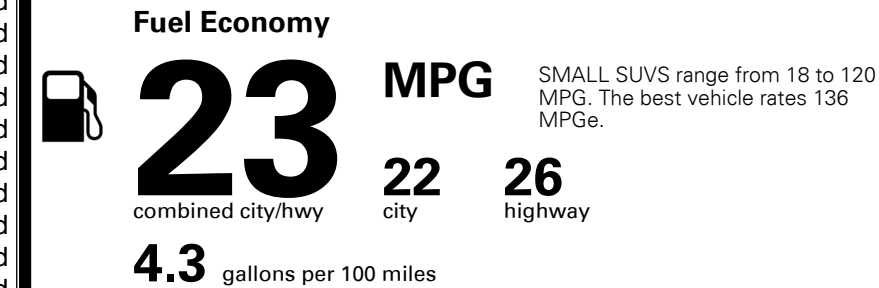

\$395.00
 \$1,100.00

 \$75.00
 \$135.00

MSRP INCLUDING OPTIONS

\$ 29,395.00

INLAND FREIGHT AND HANDLING

\$ 1,045.00

TOTAL MANUFACTURER'S SUGGESTED RETAIL PRICE ▶

\$ 30,440.00

TOTAL ADDITIONAL WEIGHT: 6.5

EPA DOT Fuel Economy and Environment

Gasoline Vehicle

You spend \$1,250 more in fuel costs over 5 years compared to the average new vehicle.

Annual fuel cost \$1,750

Actual results will vary for many reasons, including driving conditions and how you drive and maintain your vehicle. The average new vehicle gets 27 MPG and costs \$7,500 to fuel over 5 years. Cost estimates are based on 15,000 miles per year at \$ 2.70 per gallon. MPGe is miles per gasoline gallon equivalent. Vehicle emissions are a significant cause of climate change and smog.