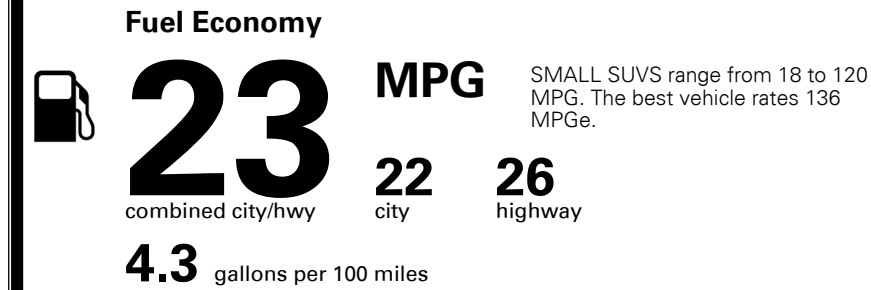

EPA DOT Fuel Economy and Environment

Gasoline Vehicle

You spend $1,250 more in fuel costs over 5 years
compared to the average new vehicle.

Annual fuel cost $1,750