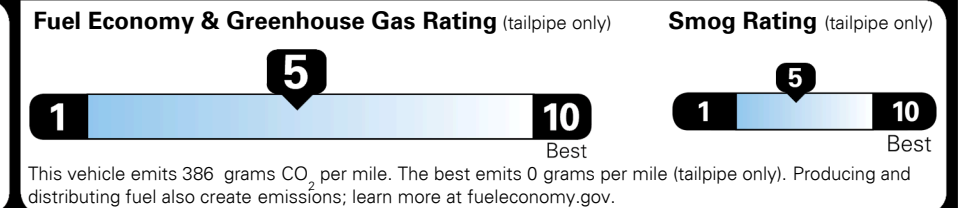

Actual results will vary for many reasons, including driving conditions and how you drive and maintain your vehicle. The average new vehicle gets 27 MPG and costs $7,500 to fuel over 5 years. Cost estimates are based on 15,000 miles per year at $ 2.70 per gallon. MPGe is miles per gasoline gallon equivalent. Vehicle emissions are a significant cause of climate change and smog.

fueleconomy.gov

Calculate personalized estimates and compare vehicles

GOVERNMENT 5-STAR SAFETY RATINGS

Overall Vehicle Score ★ ★ ★ ★ ★

Based on the combined rating of frontal, side and rollover. Should ONLY be compared to other vehicles of similar size and weight.

Frontal Driver ★ ★ ★ ★ ★

Crash Passenger ★ ★ ★ ★ ★

Based on the risk of injury in a frontal impact. Should ONLY be compared to other vehicles of similar size and weight.

Side Front seat ★ ★ ★ ★ ★

Crash Rear seat ★ ★ ★ ★ ★

Star ratings based on the risk of injury in a side impact.

Rollover ★ ★ ★ ★ ★

Star ratings based on the risk of rollover in a single-vehicle crash.

Star ratings range from 1 to 5 stars (★★★★★) with 5 being the highest.

Source: National Highway Traffic Safety Administration (NHTSA).

www.safercar.gov or 1-888-327-4236

Manufacturer's suggested retail price includes Manufacturer's recommended pre-delivery service. License and title fees, state and local taxes and other dealer installed options and accessories are not included in the manufacturer's suggested retail price.

PARTS CONTENT INFORMATION

FOR VEHICLES IN THIS CAR LINE U.S./CANADIAN PARTS CONTENT: 1 %

MAJOR SOURCES OF FOREIGN PARTS:
OTHER: 8%
KOREA: 91%

NOTE: PARTS CONTENT DOES NOT INCLUDE FINAL ASSEMBLY, DISTRIBUTION, OR OTHER NON-PARTS COSTS.

FOR THIS VEHICLE FINAL ASSEMBLY POINT: GWANGJU, KOREA

COUNTRY OF ORIGIN

ENGINE: KOREA

TRANSMISSION: KOREA