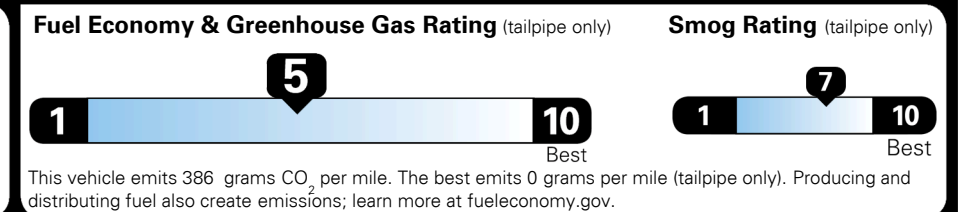

\$95.00
 \$135.00
 \$50.00

MSRP INCLUDING OPTIONS

\$ 27,970.00

INLAND FREIGHT AND HANDLING

\$ 1,045.00

TOTAL MANUFACTURER'S SUGGESTED RETAIL PRICE ▶

\$ 29,015.00

TOTAL ADDITIONAL WEIGHT: 15.0

EPA DOT Fuel Economy and Environment

Gasoline Vehicle

You spend \$1,250 more in fuel costs over 5 years compared to the average new vehicle.

Annual fuel cost \$1,750

Actual results will vary for many reasons, including driving conditions and how you drive and maintain your vehicle. The average new vehicle gets 27 MPG and costs \$7,500 to fuel over 5 years. Cost estimates are based on 15,000 miles per year at \$ 2.70 per gallon. MPGe is miles per gasoline gallon equivalent. Vehicle emissions are a significant cause of climate change and smog.