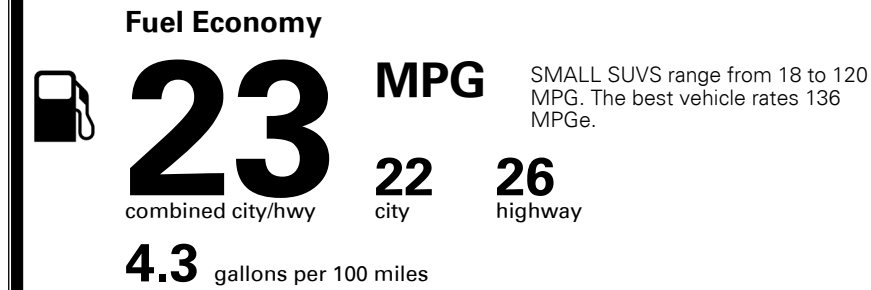

MANUFACTURER'S SUGGESTED RETAIL PRICE ▶

COMPARE S AWD FEATURES
Added to/in place of standard LX AWD features

- 18" Dark Gray Alloy Wheels
- Blind-Spot Collision Warning (BCW)
- Rear Cross-Traffic Collision Warning (RCCW)
- Sofino Premium Leatherette Seat Trim
- Unique Grille, Lower Fascia, Side Sill Trim
- Roof Rails
- Power Folding Outside Mirrors
- Heated Outside Mirrors w/ LED Turn Signals
- Sport Leather Steering Wheel & Paddle Shifters
- Heated Front Seats

ADDITIONAL INSTALLED EQUIPMENT:
(In addition to or in place of standard features)
Cargo Mat
Carpeted Floor Mats
Cargo Net

$ 27,690.00

Included
Included
Included
Included
Included
Included
Included
Included
Included
Included
Included

$95.00
$135.00
$50.00

MSRP INCLUDING OPTIONS

$ 27,970.00

INLAND FREIGHT AND HANDLING

$ 1,045.00

TOTAL MANUFACTURER'S SUGGESTED RETAIL PRICE ▶

$ 29,015.00

TOTAL ADDITIONAL WEIGHT: 15.0

EPA DOT Fuel Economy and Environment

Gasoline Vehicle

You spend $1,250 more in fuel costs over 5 years compared to the average new vehicle.

Annual fuel cost $1,750