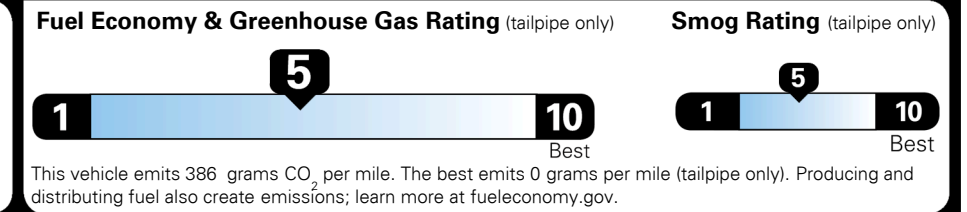

You spend
$1,250
more in fuel costs
over 5 years
compared to the
average new vehicle.

Annual fuel cost
$1,750

Actual results will vary for many reasons, including driving conditions and how you drive and maintain your vehicle. The average new vehicle gets 27 MPG and costs $7,500 to fuel over 5 years. Cost estimates are based on 15,000 miles per year at $ 2.70 per gallon. MPGe is miles per gasoline gallon equivalent. Vehicle emissions are a significant cause of climate change and smog.

fueleconomy.gov

Calculate personalized estimates and compare vehicles

GOVERNMENT 5-STAR SAFETY RATINGS

Overall Vehicle Score ★ ★ ★ ★ ★

Based on the combined rating of frontal, side and rollover.
Should ONLY be compared to other vehicles of similar size and weight.

Frontal	Driver	★ ★ ★ ★ ★
Crash	Passenger	★ ★ ★ ★ ★

Based on the risk of injury in a frontal impact.
Should ONLY be compared to other vehicles of similar size and weight.

Side	Front seat	★ ★ ★ ★ ★
Crash	Rear seat	★ ★ ★ ★ ★

Star ratings based on the risk of injury in a side impact.

Rollover ★ ★ ★ ★ ★

Star ratings based on the risk of rollover in a single-vehicle crash.

Star ratings range from 1 to 5 stars (★★★★★) with 5 being the highest.

Source: National Highway Traffic Safety Administration (NHTSA).

www.safercar.gov or 1-888-327-4236

Manufacturer's suggested retail price includes Manufacturer's recommended pre-delivery service. License and title fees, state and local taxes and other dealer installed options and accessories are not included in the manufacturer's suggested retail price.

PARTS CONTENT INFORMATION

FOR VEHICLES IN THIS CAR LINE U.S./CANADIAN PARTS CONTENT: 1 %

MAJOR SOURCES OF FOREIGN PARTS:
OTHER: 8%
KOREA: 91%

NOTE: PARTS CONTENT DOES NOT INCLUDE FINAL ASSEMBLY, DISTRIBUTION, OR OTHER NON-PARTS COSTS.

FOR THIS VEHICLE
FINAL ASSEMBLY POINT:
GWANGJU, KOREA

COUNTRY OF ORIGIN

ENGINE: KOREA

TRANSMISSION: KOREA

TOTAL ADDITIONAL WEIGHT: 22.7