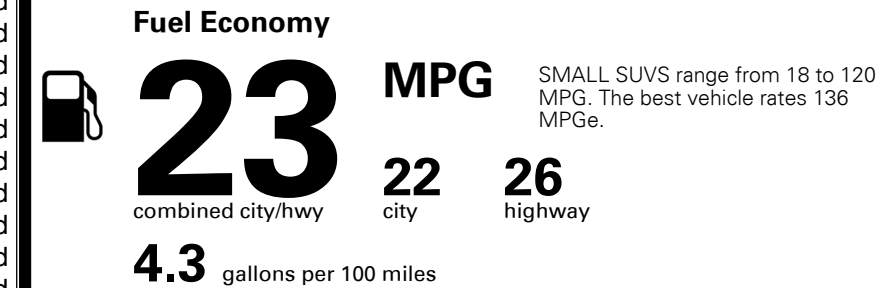

EXTERIOR

17" Alloy Wheels
Auto-On/Off Projector Headlights
LED Daytime Running Lights
Rear Privacy Glass
Rear Spoiler
Projector Fog Lamps
Unique Front with 28° Approach Angle

WARRANTY

10 Year/100,000 Mile Limited Powertrain Warranty
5 Year/60,000 Mile Limited Basic Warranty
5 Year/60,000 Mile Roadside Assistance
*Ask dealer for details

MANUFACTURER'S SUGGESTED RETAIL PRICE ▶

$ 27,690.00

COMPARE S AWD FEATURES

Added to/in place of standard LX AWD features

- 18" Dark Gray Alloy Wheels
- Blind-Spot Collision Warning (BCW)
- Rear Cross-Traffic Collision Warning (RCCW)
- Sofino Premium Leatherette Seat Trim
- Unique Grille, Lower Fascia, Side Sill Trim
- Roof Rails
- Power Folding Outside Mirrors
- Heated Outside Mirrors w/ LED Turn Signals
- Sport Leather Steering Wheel & Paddle Shifters
- Heated Front Seats

Included
Included
Included
Included
Included
Included
Included
Included
Included
Included
Included

ADDITIONAL INSTALLED EQUIPMENT:

(In addition to or in place of standard features)

- Black Cherry Paint
- S Sunroof Package
- Panoramic Sunroof
- LED Interior Lighting
- Cargo Mat
- Carpeted Floor Mats
- Cargo Cover

$395.00
$1,100.00

$95.00
$135.00
$150.00

MSRP INCLUDING OPTIONS

$ 29,565.00

INLAND FREIGHT AND HANDLING

$ 1,045.00

TOTAL MANUFACTURER'S SUGGESTED RETAIL PRICE ▶

$ 30,610.00

EPA DOT Fuel Economy and Environment

Gasoline Vehicle

You spend
$1,250
more in fuel costs
over 5 years
compared to the
average new vehicle.

Annual fuel cost
$1,750