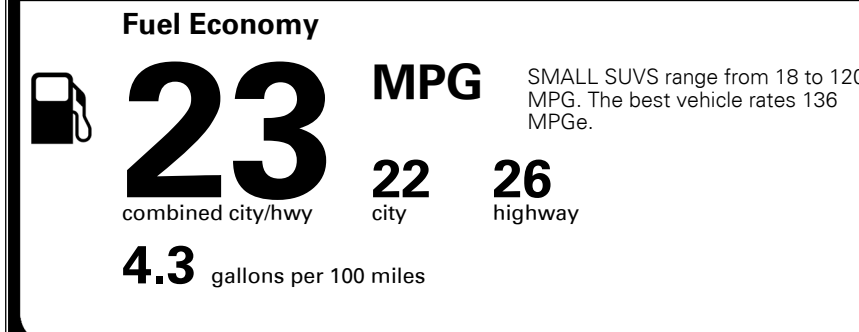

COMPARE S AWD FEATURES
Added to/in place of standard LX AWD features

- 18" Dark Gray Alloy Wheels
- Blind-Spot Collision Warning (BCW)
- Rear Cross-Traffic Collision Warning (RCCW)
- Sofino Premium Leatherette Seat Trim
- Unique Grille, Lower Fascia, Side Sill Trim
- Roof Rails
- Power Folding Outside Mirrors
- Heated Outside Mirrors w/ LED Turn Signals
- Sport Leather Steering Wheel & Paddle Shifters
- Heated Front Seats

ADDITIONAL INSTALLED EQUIPMENT:
(In addition to or in place of standard features)
S AWD Premium Package

- Panoramic Sunroof
- Power Driver Seat with Lumbar Support
- Smart Key w/ Push Button Start & Smart Welcome
- Smart Cruise Control w/ Stop & Go
- Wireless Charging Pad, Electronic Parking Brake
- Dual-Zone Automatic Climate Control
- LED Tail Lamps and Front Fog Lamps
- Illuminated Sunvisor Mirrors
- Auto-Dimming Rearview Mirror w/ Homelink
- SiriusXM Radio (with 3 month subscription)*
- UVO link^

^Includes 1 year service; see owners.kia.com for details

Carpeted Floor Mats
Cargo Net
Cargo Cover

$ 27,690.00

Included
Included
Included
Included
Included
Included
Included
Included
Included
Included
Included

$3,000.00

$135.00
$50.00
$150.00

MSRP INCLUDING OPTIONS $ 31,025.00

INLAND FREIGHT AND HANDLING $ 1,045.00

TOTAL MANUFACTURER'S SUGGESTED RETAIL PRICE ▶ $ 32,070.00

TOTAL ADDITIONAL WEIGHT: 15.1

EPA DOT Fuel Economy and Environment

Gasoline Vehicle

You spend $1,250 more in fuel costs over 5 years compared to the average new vehicle.

Annual fuel cost $1,750