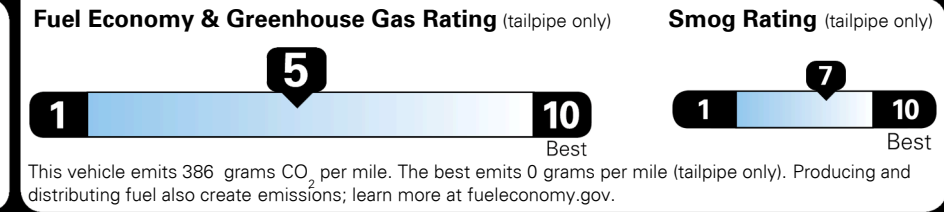

Actual results will vary for many reasons, including driving conditions and how you drive and maintain your vehicle. The average new vehicle gets 27 MPG and costs $7,500 to fuel over 5 years. Cost estimates are based on 15,000 miles per year at $ 2.70 per gallon. MPGe is miles per gasoline gallon equivalent. Vehicle emissions are a significant cause of climate change and smog.

fueleconomy.gov

Calculate personalized estimates and compare vehicles