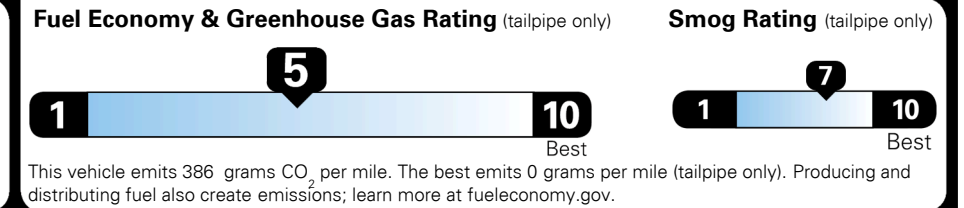

Actual results will vary for many reasons, including driving conditions and how you drive and maintain your vehicle. The average new vehicle gets 27 MPG and costs $7,500 to fuel over 5 years. Cost estimates are based on 15,000 miles per year at $ 2.70 per gallon. MPGe is miles per gasoline gallon equivalent. Vehicle emissions are a significant cause of climate change and smog.

fuel economy.gov

Calculate personalized estimates and compare vehicles

GOVERNMENT 5-STAR SAFETY RATINGS

Overall Vehicle Score ★ ★ ★ ★ ★

Based on the combined rating of frontal, side and rollover.
Should ONLY be compared to other vehicles of similar size and weight.

Frontal Driver ★ ★ ★ ★ ★
Passenger ★ ★ ★ ★ ★

Based on the risk of injury in a frontal impact.
Should ONLY be compared to other vehicles of similar size and weight.

Side Front seat ★ ★ ★ ★ ★
Rear seat ★ ★ ★ ★ ★

Star ratings based on the risk of injury in a side impact.

Rollover ★ ★ ★ ★ ★

Star ratings based on the risk of rollover in a single-vehicle crash.

Star ratings range from 1 to 5 stars (★★★★★) with 5 being the highest.

Source: National Highway Traffic Safety Administration (NHTSA).

www.safercar.gov or 1-888-327-4236

Manufacturer's suggested retail price includes Manufacturer's recommended pre-delivery service. License and title fees, state and local taxes and other dealer installed options and accessories are not included in the manufacturer's suggested retail price.

PARTS CONTENT INFORMATION

FOR VEHICLES IN THIS CAR
LINE U.S./CANADIAN
PARTS CONTENT: 1 %

MAJOR SOURCES OF
FOREIGN PARTS:
OTHER: 8%
KOREA: 91%

NOTE: PARTS CONTENT DOES
NOT INCLUDE FINAL ASSEMBLY,
DISTRIBUTION, OR OTHER
NON-PARTS COSTS.

FOR THIS VEHICLE
FINAL ASSEMBLY POINT:
GWANGJU, KOREA

COUNTRY OF ORIGIN

ENGINE: KOREA

TRANSMISSION: KOREA