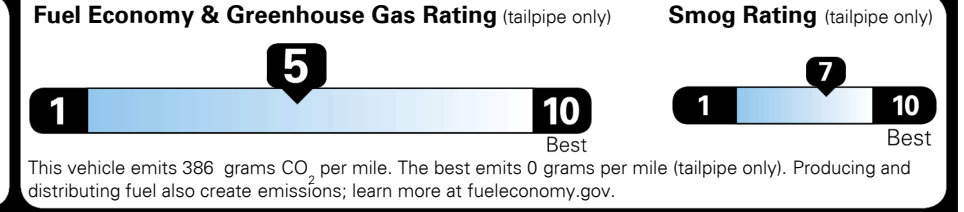

\$395.00
 \$135.00

MSRP INCLUDING OPTIONS

\$ 28,220.00

INLAND FREIGHT AND HANDLING

\$ 1,045.00

TOTAL MANUFACTURER'S SUGGESTED RETAIL PRICE ▶

\$ 29,265.00

TOTAL ADDITIONAL WEIGHT: 6.4

EPA DOT Fuel Economy and Environment

Gasoline Vehicle

You spend \$1,250 more in fuel costs over 5 years compared to the average new vehicle.

Annual fuel cost \$1,750

Actual results will vary for many reasons, including driving conditions and how you drive and maintain your vehicle. The average new vehicle gets 27 MPG and costs \$7,500 to fuel over 5 years. Cost estimates are based on 15,000 miles per year at \$ 2.70 per gallon. MPGe is miles per gasoline gallon equivalent. Vehicle emissions are a significant cause of climate change and smog.