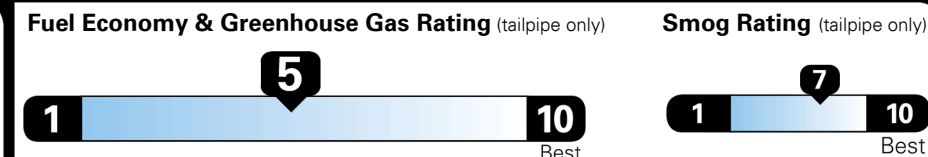

This vehicle emits 386 grams CO₂ per mile. The best emits 0 grams per mile (tailpipe only). Producing and distributing fuel also create emissions; learn more at fuel economy.gov.

Actual results will vary for many reasons, including driving conditions and how you drive and maintain your vehicle. The average new vehicle gets 27 MPG and costs $7,500 to fuel over 5 years. Cost estimates are based on 15,000 miles per year at $ 2.70 per gallon. MPGe is miles per gasoline gallon equivalent. Vehicle emissions are a significant cause of climate change and smog.

fuel economy.gov

Calculate personalized estimates and compare vehicles

GOVERNMENT 5-STAR SAFETY RATINGS

Overall Vehicle Score ★★★★★

Based on the combined rating of frontal, side and rollover. Should ONLY be compared to other vehicles of similar size and weight.

Frontal Driver ★★★★★
Crash Passenger ★★★★★

Based on the risk of injury in a frontal impact. Should ONLY be compared to other vehicles of similar size and weight.

Side Front seat ★★★★★
Crash Rear seat ★★★★★

Star ratings based on the risk of injury in a side impact.

Rollover ★★★★★

Star ratings based on the risk of rollover in a single-vehicle crash.

Star ratings range from 1 to 5 stars (★★★★★) with 5 being the highest.

Source: National Highway Traffic Safety Administration (NHTSA).

www.safercar.gov or 1-888-327-4236

Manufacturer's suggested retail price includes Manufacturer's recommended pre-delivery service. License and title fees, state and local taxes and other dealer installed options and accessories are not included in the manufacturer's suggested retail price.

PARTS CONTENT INFORMATION

FOR VEHICLES IN THIS CAR LINE U.S./CANADIAN PARTS CONTENT: 1 %

MAJOR SOURCES OF FOREIGN PARTS:
OTHER: 8%
KOREA: 91%

NOTE: PARTS CONTENT DOES NOT INCLUDE FINAL ASSEMBLY, DISTRIBUTION, OR OTHER NON-PARTS COSTS.

FOR THIS VEHICLE FINAL ASSEMBLY POINT: GWANGJU, KOREA

COUNTRY OF ORIGIN

ENGINE: KOREA
TRANSMISSION: KOREA

TOTAL ADDITIONAL WEIGHT: 7.2