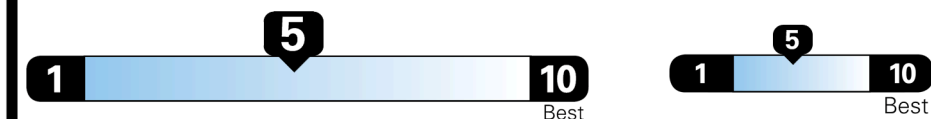

EPA DOT Fuel Economy and Environment

Gasoline Vehicle

Fuel Economy
23 MPG
combined city/hwy
22 MPG city
26 MPG highway
4.3 gallons per 100 miles

SMALL SUVs range from 18 to 120 MPG. The best vehicle rates 136 MPGe.

You spend
$1,250
more in fuel costs
over 5 years
compared to the
average new vehicle.

Annual fuel cost
$1,750

Fuel Economy & Greenhouse Gas Rating (tailpipe only) Smog Rating (tailpipe only)