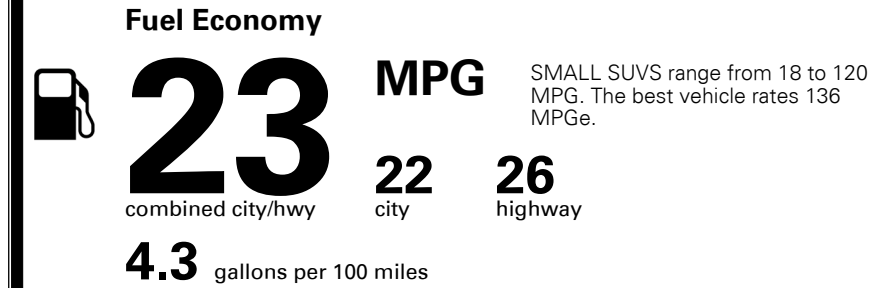

\$3,000.00

\$135.00

\$ 30,825.00

\$ 1,045.00

\$ 31,870.00

EPA DOT Fuel Economy and Environment

Gasoline Vehicle

You spend
\$1,250
 more in fuel costs
 over 5 years
 compared to the
 average new vehicle.