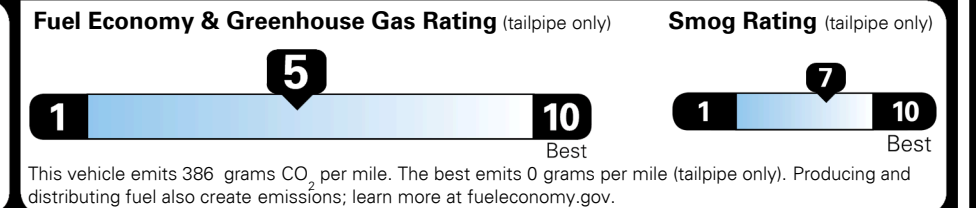

You spend
$1,250
more in fuel costs
over 5 years
compared to the
average new vehicle.

Annual fuel cost
$1,750

Actual results will vary for many reasons, including driving conditions and how you drive and maintain your vehicle. The average new vehicle gets 27 MPG and costs $7,500 to fuel over 5 years. Cost estimates are based on 15,000 miles per year at $ 2.70 per gallon. MPGe is miles per gasoline gallon equivalent. Vehicle emissions are a significant cause of climate change and smog.

fueleconomy.gov

Calculate personalized estimates and compare vehicles

GOVERNMENT 5-STAR SAFETY RATINGS

Overall Vehicle Score ★ ★ ★ ★ ★

Based on the combined rating of frontal, side and rollover. Should ONLY be compared to other vehicles of similar size and weight.

Frontal Driver ★ ★ ★ ★ ★

Crash Passenger ★ ★ ★ ★ ★

Based on the risk of injury in a frontal impact. Should ONLY be compared to other vehicles of similar size and weight.

Side Front seat ★ ★ ★ ★ ★

Crash Rear seat ★ ★ ★ ★ ★

Star ratings based on the risk of injury in a side impact.

Rollover ★ ★ ★ ★ ★

Star ratings based on the risk of rollover in a single-vehicle crash.

Star ratings range from 1 to 5 stars (★★★★★) with 5 being the highest.

Source: National Highway Traffic Safety Administration (NHTSA).

www.safercar.gov or 1-888-327-4236

Manufacturer's suggested retail price includes Manufacturer's recommended pre-delivery service. License and title fees, state and local taxes and other dealer installed options and accessories are not included in the manufacturer's suggested retail price.

PARTS CONTENT INFORMATION

FOR VEHICLES IN THIS CAR LINE U.S./CANADIAN PARTS CONTENT: 1 %

MAJOR SOURCES OF FOREIGN PARTS:
OTHER: 8%
KOREA: 91%

NOTE: PARTS CONTENT DOES NOT INCLUDE FINAL ASSEMBLY, DISTRIBUTION, OR OTHER NON-PARTS COSTS.

FOR THIS VEHICLE FINAL ASSEMBLY POINT:
GWANGJU, KOREA

COUNTRY OF ORIGIN

ENGINE: KOREA

TRANSMISSION: KOREA

TOTAL ADDITIONAL WEIGHT: 6.4