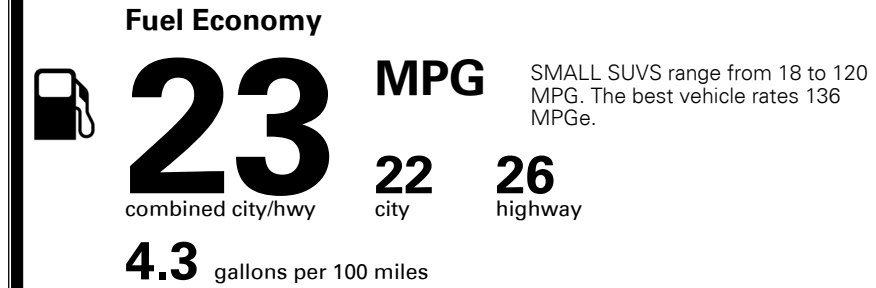

WARRANTY

10 Year/100,000 Mile Limited Powertrain Warranty
5 Year/60,000 Mile Limited Basic Warranty
5 Year/60,000 Mile Roadside Assistance
*Ask dealer for details

MANUFACTURER'S SUGGESTED RETAIL PRICE ▶

$ 27,690.00

COMPARE S AWD FEATURES

Added to/in place of standard LX AWD features
- 18" Dark Gray Alloy Wheels
- Blind-Spot Collision Warning (BCW)
- Rear Cross-Traffic Collision Warning (RCCW)
- Sofino Premium Leatherette Seat Trim
- Unique Grille, Lower Fascia, Side Sill Trim
- Roof Rails
- Power Folding Outside Mirrors
- Heated Outside Mirrors w/ LED Turn Signals
- Sport Leather Steering Wheel & Paddle Shifters
- Heated Front Seats

Included
Included
Included
Included
Included
Included
Included
Included
Included
Included
Included

ADDITIONAL INSTALLED EQUIPMENT:

(In addition to or in place of standard features)
S Sunroof Package
- Panoramic Sunroof
- LED Interior Lighting
Cargo Mat
Carpeted Floor Mats

$1,100.00

$95.00

$135.00

MSRP INCLUDING OPTIONS

$ 29,020.00

INLAND FREIGHT AND HANDLING

$ 1,045.00

TOTAL MANUFACTURER'S SUGGESTED RETAIL PRICE ▶

$ 30,065.00

TOTAL ADDITIONAL WEIGHT: 14.5

#1 MASS MARKET BRAND IN
J.D. POWER INITIAL QUALITY,
5 YEARS IN A ROW.

GIVE IT EVERYTHING KIA

For J.D. Power 2019 award information, go to jdpower.com/awards for more details.

EPA DOT Fuel Economy and Environment

Gasoline Vehicle

You spend
$1,250
more in fuel costs
over 5 years
compared to the
average new vehicle.

Annual fuel cost
$1,750