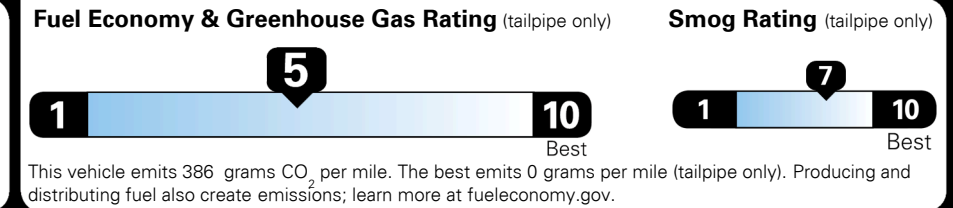

Actual results will vary for many reasons, including driving conditions and how you drive and maintain your vehicle. The average new vehicle gets 27 MPG and costs $7,500 to fuel over 5 years. Cost estimates are based on 15,000 miles per year at $ 2.70 per gallon. MPGe is miles per gasoline gallon equivalent. Vehicle emissions are a significant cause of climate change and smog.

fuel economy.gov

Calculate personalized estimates and compare vehicles

GOVERNMENT 5-STAR SAFETY RATINGS

Overall Vehicle Score ★ ★ ★ ★ ★

Based on the combined rating of frontal, side and rollover.
Should ONLY be compared to other vehicles of similar size and weight.

Frontal Driver ★ ★ ★ ★ ★

Crash Passenger ★ ★ ★ ★ ★

Based on the risk of injury in a frontal impact.
Should ONLY be compared to other vehicles of similar size and weight.

Side Front seat ★ ★ ★ ★ ★

Crash Rear seat ★ ★ ★ ★ ★

Star ratings based on the risk of injury in a side impact.

Rollover ★ ★ ★ ★ ★

Star ratings based on the risk of rollover in a single-vehicle crash.

Star ratings range from 1 to 5 stars (★★★★★) with 5 being the highest.

Source: National Highway Traffic Safety Administration (NHTSA).

www.safercar.gov or 1-888-327-4236

Manufacturer's suggested retail price includes Manufacturer's recommended pre-delivery service. License and title fees, state and local taxes and other dealer installed options and accessories are not included in the manufacturer's suggested retail price.

PARTS CONTENT INFORMATION

FOR VEHICLES IN THIS CAR
LINE U.S./CANADIAN
PARTS CONTENT: 1 %

MAJOR SOURCES OF
FOREIGN PARTS:
OTHER: 8%
KOREA: 91%

NOTE: PARTS CONTENT DOES
NOT INCLUDE FINAL ASSEMBLY,
DISTRIBUTION, OR OTHER
NON-PARTS COSTS.

FOR THIS VEHICLE
FINAL ASSEMBLY POINT:
GWANGJU, KOREA

COUNTRY OF ORIGIN

ENGINE: KOREA

TRANSMISSION: KOREA