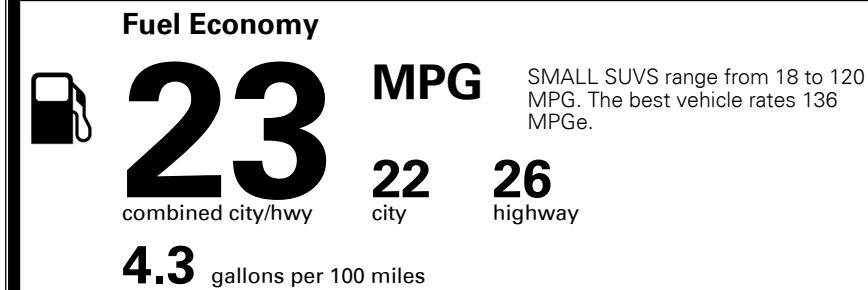

WARRANTY

10 Year/100,000 Mile Limited Powertrain Warranty
5 Year/60,000 Mile Limited Basic Warranty
5 Year/60,000 Mile Roadside Assistance
*Ask dealer for details

MANUFACTURER'S SUGGESTED RETAIL PRICE ▶

$ 27,690.00

COMPARE S AWD FEATURES

Added to/in place of standard LX AWD features

- 18" Dark Gray Alloy Wheels
- Blind-Spot Collision Warning (BCW)
- Rear Cross-Traffic Collision Warning (RCCW)
- Sofino Premium Leatherette Seat Trim
- Unique Grille, Lower Fascia, Side Sill Trim
- Roof Rails
- Power Folding Outside Mirrors
- Heated Outside Mirrors w/ LED Turn Signals
- Sport Leather Steering Wheel & Paddle Shifters
- Heated Front Seats

Included
Included
Included
Included
Included
Included
Included
Included
Included
Included
Included

ADDITIONAL INSTALLED EQUIPMENT:

(In addition to or in place of standard features)
Cargo Mat
Carpeted Floor Mats

$95.00
$135.00

MSRP INCLUDING OPTIONS

$ 27,920.00

INLAND FREIGHT AND HANDLING

$ 1,045.00

TOTAL MANUFACTURER'S SUGGESTED RETAIL PRICE ▶

$ 28,965.00

TOTAL ADDITIONAL WEIGHT: 14.5

#1 MASS MARKET BRAND IN
J.D. POWER INITIAL QUALITY,
5 YEARS IN A ROW.

GIVE IT EVERYTHING **KIA**

For J.D. Power 2019 award information, go to jdpower.com/awards for more details.

EPA DOT Fuel Economy and Environment

Gasoline Vehicle

You spend
$1,250
more in fuel costs
over 5 years
compared to the
average new vehicle.

Annual fuel cost
$1,750