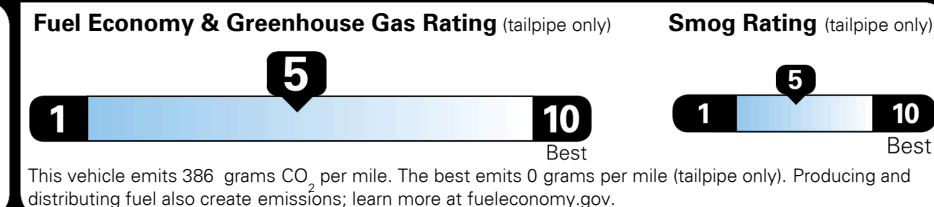

Actual results will vary for many reasons, including driving conditions and how you drive and maintain your vehicle. The average new vehicle gets 27 MPG and costs $7,500 to fuel over 5 years. Cost estimates are based on 15,000 miles per year at $ 2.70 per gallon. MPGe is miles per gasoline gallon equivalent. Vehicle emissions are a significant cause of climate change and smog.

fuelconomy.gov

Calculate personalized estimates and compare vehicles

GOVERNMENT 5-STAR SAFETY RATINGS

Overall Vehicle Score ★ ★ ★ ★ ★

Based on the combined rating of frontal, side and rollover.
Should ONLY be compared to other vehicles of similar size and weight.

Frontal Driver ★ ★ ★ ★ ★
Passenger ★ ★ ★ ★ ★

Based on the risk of injury in a frontal impact.
Should ONLY be compared to other vehicles of similar size and weight.

Side Front seat ★ ★ ★ ★ ★
Rear seat ★ ★ ★ ★ ★

Star ratings based on the risk of injury in a side impact.

Rollover ★ ★ ★ ★ ★

Star ratings based on the risk of rollover in a single-vehicle crash.

Star ratings range from 1 to 5 stars (★★★★★) with 5 being the highest.

Source: National Highway Traffic Safety Administration (NHTSA).

www.safercar.gov or 1-888-327-4236

Manufacturer's suggested retail price includes Manufacturer's recommended pre-delivery service. License and title fees, state and local taxes and other dealer installed options and accessories are not included in the manufacturer's suggested retail price.

PARTS CONTENT INFORMATION

FOR VEHICLES IN THIS CAR
LINE U.S./CANADIAN
PARTS CONTENT: 1 %

MAJOR SOURCES OF
FOREIGN PARTS:
OTHER: 8%
KOREA: 91%

NOTE: PARTS CONTENT DOES
NOT INCLUDE FINAL ASSEMBLY,
DISTRIBUTION, OR OTHER
NON-PARTS COSTS.

FOR THIS VEHICLE
FINAL ASSEMBLY POINT:
GWANGJU, KOREA

COUNTRY OF ORIGIN

ENGINE: KOREA

TRANSMISSION: KOREA