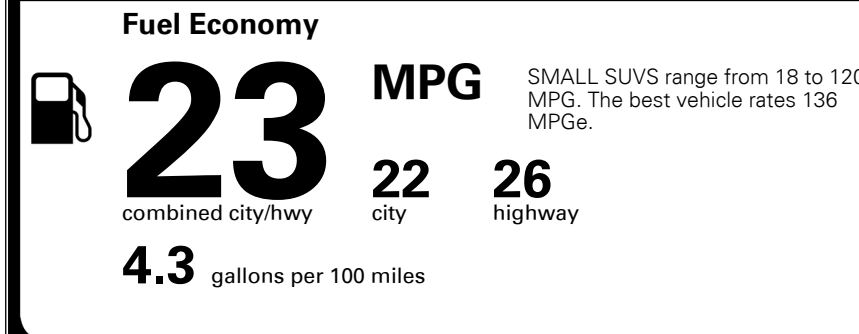

EPA DOT Fuel Economy and Environment

Gasoline Vehicle

You spend \$1,250 more in fuel costs over 5 years compared to the average new vehicle.

Annual fuel cost \$1,750

Actual results will vary for many reasons, including driving conditions and how you drive and maintain your vehicle. The average new vehicle gets 27 MPG and costs \$7,500 to fuel over 5 years. Cost estimates are based on 15,000 miles per year at \$ 2.70 per gallon. MPGe is miles per gasoline gallon equivalent. Vehicle emissions are a significant cause of climate change and smog.