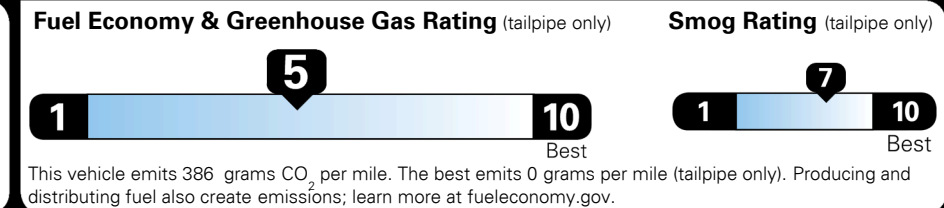

\$135.00
 \$50.00

MSRP INCLUDING OPTIONS

\$ 27,875.00

INLAND FREIGHT AND HANDLING

\$ 1,045.00

TOTAL MANUFACTURER'S SUGGESTED RETAIL PRICE ▶

\$ 28,920.00

TOTAL ADDITIONAL WEIGHT: 6.9

EPA DOT Fuel Economy and Environment

Gasoline Vehicle

You spend \$1,250 more in fuel costs over 5 years compared to the average new vehicle.

Annual fuel cost \$1,750

Actual results will vary for many reasons, including driving conditions and how you drive and maintain your vehicle. The average new vehicle gets 27 MPG and costs \$7,500 to fuel over 5 years. Cost estimates are based on 15,000 miles per year at \$ 2.70 per gallon. MPGe is miles per gasoline gallon equivalent. Vehicle emissions are a significant cause of climate change and smog.