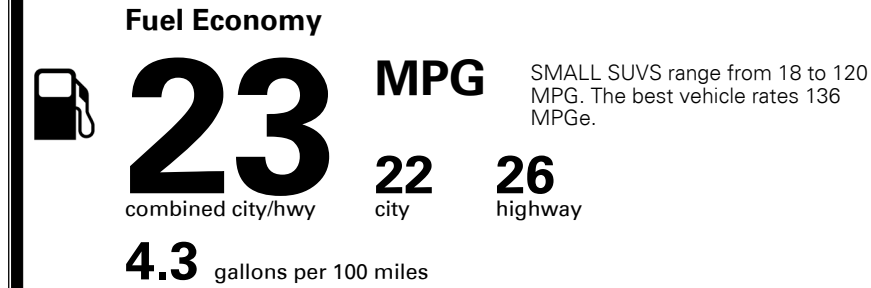

EXTERIOR

17" Alloy Wheels
Auto-On/Off Projector Headlights
LED Daytime Running Lights
Rear Privacy Glass
Rear Spoiler
Projector Fog Lamps
Unique Front with 28° Approach Angle

WARRANTY

10 Year/100,000 Mile Limited Powertrain Warranty
5 Year/60,000 Mile Limited Basic Warranty
5 Year/60,000 Mile Roadside Assistance
*Ask dealer for details

MANUFACTURER'S SUGGESTED RETAIL PRICE ▶

$ 27,690.00

COMPARE S AWD FEATURES

Added to/in place of standard LX AWD features

- 18" Dark Gray Alloy Wheels
- Blind-Spot Collision Warning (BCW)
- Rear Cross-Traffic Collision Warning (RCCW)
- Sofino Premium Leatherette Seat Trim
- Unique Grille, Lower Fascia, Side Sill Trim
- Roof Rails
- Power Folding Outside Mirrors
- Heated Outside Mirrors w/ LED Turn Signals
- Sport Leather Steering Wheel & Paddle Shifters
- Heated Front Seats

Included
Included
Included
Included
Included
Included
Included
Included
Included
Included
Included

ADDITIONAL INSTALLED EQUIPMENT:

(In addition to or in place of standard features)

- Black Cherry Paint
- S Sunroof Package
- Panoramic Sunroof
- LED Interior Lighting
- Cargo Mat
- Carpeted Floor Mats
- Cargo Cover

$395.00
$1,100.00

$95.00
$135.00
$150.00

MSRP INCLUDING OPTIONS

$ 29,565.00

INLAND FREIGHT AND HANDLING

$ 1,045.00

TOTAL MANUFACTURER'S SUGGESTED RETAIL PRICE ▶

$ 30,610.00

EPA DOT Fuel Economy and Environment

Gasoline Vehicle

You spend
$1,250
more in fuel costs
over 5 years
compared to the
average new vehicle.

Annual fuel cost
$1,750