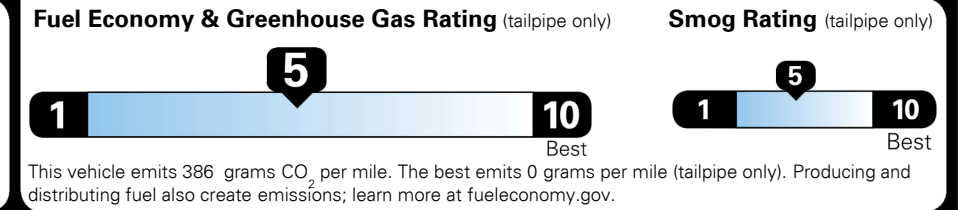

\$395.00
 \$1,100.00

 \$95.00
 \$135.00
 \$150.00

MSRP INCLUDING OPTIONS

\$ 29,565.00

INLAND FREIGHT AND HANDLING

\$ 1,045.00

TOTAL MANUFACTURER'S SUGGESTED RETAIL PRICE ▶

\$ 30,610.00

EPA DOT Fuel Economy and Environment

Gasoline Vehicle

You spend
\$1,250
 more in fuel costs
 over 5 years
 compared to the
 average new vehicle.

Annual fuel cost
\$1,750

Actual results will vary for many reasons, including driving conditions and how you drive and maintain your vehicle. The average new vehicle gets 27 MPG and costs \$7,500 to fuel over 5 years. Cost estimates are based on 15,000 miles per year at \$ 2.70 per gallon. MPGe is miles per gasoline gallon equivalent. Vehicle emissions are a significant cause of climate change and smog.