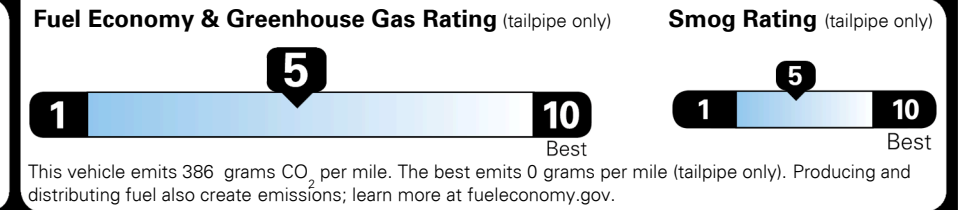

Actual results will vary for many reasons, including driving conditions and how you drive and maintain your vehicle. The average new vehicle gets 27 MPG and costs $7,500 to fuel over 5 years. Cost estimates are based on 15,000 miles per year at $ 2.70 per gallon. MPGe is miles per gasoline gallon equivalent. Vehicle emissions are a significant cause of climate change and smog.

fuel economy.gov

Calculate personalized estimates and compare vehicles

GOVERNMENT 5-STAR SAFETY RATINGS

Overall Vehicle Score ★ ★ ★ ★ ★

Based on the combined rating of frontal, side and rollover.
Should ONLY be compared to other vehicles of similar size and weight.

Frontal Driver ★ ★ ★ ★ ★

Crash Passenger ★ ★ ★ ★ ★

Based on the risk of injury in a frontal impact.
Should ONLY be compared to other vehicles of similar size and weight.

Side Front seat ★ ★ ★ ★ ★

Crash Rear seat ★ ★ ★ ★ ★

Star ratings based on the risk of injury in a side impact.

Rollover ★ ★ ★ ★ ★

Star ratings based on the risk of rollover in a single-vehicle crash.

Star ratings range from 1 to 5 stars (★★★★★) with 5 being the highest.

Source: National Highway Traffic Safety Administration (NHTSA).

www.safercar.gov or 1-888-327-4236

Manufacturer's suggested retail price includes Manufacturer's recommended pre-delivery service. License and title fees, state and local taxes and other dealer installed options and accessories are not included in the manufacturer's suggested retail price.

PARTS CONTENT INFORMATION

FOR VEHICLES IN THIS CAR
LINE U.S./CANADIAN
PARTS CONTENT: 1 %

MAJOR SOURCES OF
FOREIGN PARTS:
OTHER: 8%
KOREA: 91%

NOTE: PARTS CONTENT DOES
NOT INCLUDE FINAL ASSEMBLY,
DISTRIBUTION, OR OTHER
NON-PARTS COSTS.

FOR THIS VEHICLE
FINAL ASSEMBLY POINT:
GWANGJU, KOREA

COUNTRY OF ORIGIN

ENGINE: KOREA

TRANSMISSION: KOREA