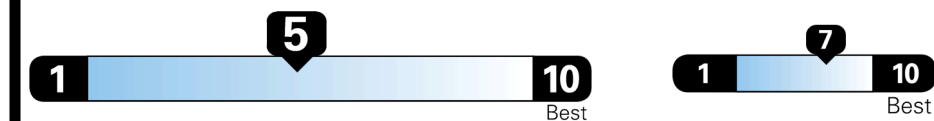

SMALL SUVs range from 18 to 120 MPG. The best vehicle rates 136 MPGe.

You spend
$1,250
more in fuel costs
over 5 years
compared to the
average new vehicle.

Annual fuel cost
$1,750

Fuel Economy & Greenhouse Gas Rating (tailpipe only) Smog Rating (tailpipe only)

This vehicle emits 386 grams CO₂ per mile. The best emits 0 grams per mile (tailpipe only). Producing and distributing fuel also create emissions; learn more at fuel economy.gov.

Actual results will vary for many reasons, including driving conditions and how you drive and maintain your vehicle. The average new vehicle gets 27 MPG and costs $7,500 to fuel over 5 years. Cost estimates are based on 15,000 miles per year at $ 2.70 per gallon. MPGe is miles per gasoline gallon equivalent. Vehicle emissions are a significant cause of climate change and smog.

fuel economy.gov

Calculate personalized estimates and compare vehicles

GOVERNMENT 5-STAR SAFETY RATINGS

PARTS CONTENT INFORMATION

Overall Vehicle Score ★★★★★

Based on the combined rating of frontal, side and rollover. Should ONLY be compared to other vehicles of similar size and weight.

Frontal Driver ★★★★★

Crash Passenger ★★★★★

Based on the risk of injury in a frontal impact. Should ONLY be compared to other vehicles of similar size and weight.

Side Front seat ★★★★★

Crash Rear seat ★★★★★

Star ratings based on the risk of injury in a side impact.

Rollover ★★★★★

Star ratings based on the risk of rollover in a single-vehicle crash.

Star ratings range from 1 to 5 stars (★★★★★) with 5 being the highest.

Source: National Highway Traffic Safety Administration (NHTSA).

www.safercar.gov or 1-888-327-4236

Manufacturer's suggested retail price includes Manufacturer's recommended pre-delivery service. License and title fees, state and local taxes and other dealer installed options and accessories are not included in the manufacturer's suggested retail price.

FOR VEHICLES IN THIS CAR LINE U.S./CANADIAN PARTS CONTENT: 1 %

MAJOR SOURCES OF FOREIGN PARTS:
OTHER: 8%
KOREA: 91%

NOTE: PARTS CONTENT DOES NOT INCLUDE FINAL ASSEMBLY, DISTRIBUTION, OR OTHER NON-PARTS COSTS.

FOR THIS VEHICLE FINAL ASSEMBLY POINT:
GWANGJU, KOREA

COUNTRY OF ORIGIN

ENGINE: KOREA

TRANSMISSION: KOREA

TOTAL ADDITIONAL WEIGHT: 6.9