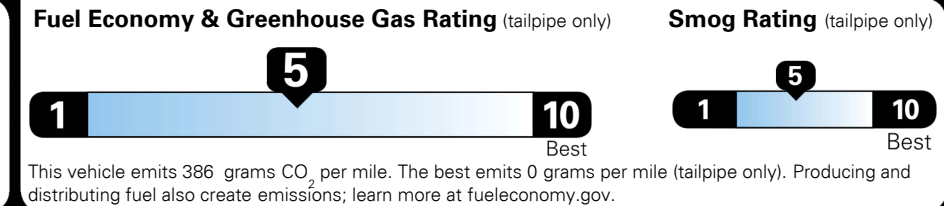

Actual results will vary for many reasons, including driving conditions and how you drive and maintain your vehicle. The average new vehicle gets 27 MPG and costs $7,500 to fuel over 5 years. Cost estimates are based on 15,000 miles per year at $ 2.70 per gallon. MPGe is miles per gasoline gallon equivalent. Vehicle emissions are a significant cause of climate change and smog.

fueleconomy.gov

Calculate personalized estimates and compare vehicles