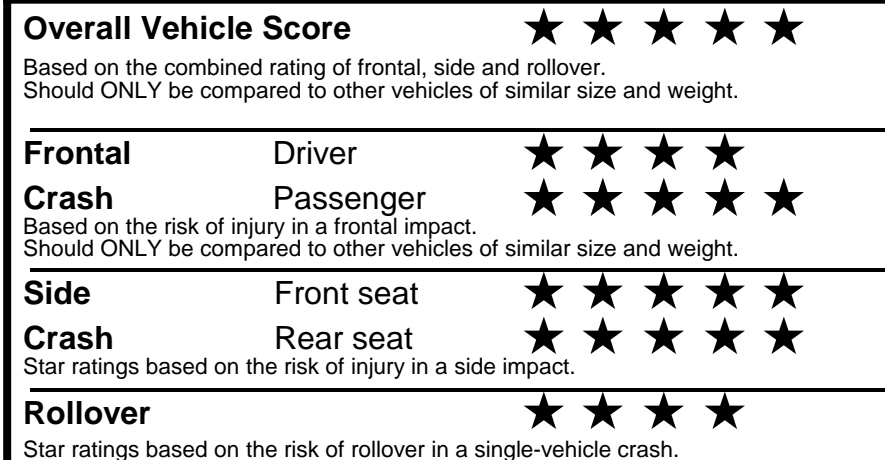

fueleconomy.gov

Calculate personalized estimates and compare vehicles

GOVERNMENT 5-STAR SAFETY RATINGS

Star ratings range from 1 to 5 stars (★★★★★) with 5 being the highest. Source: National Highway Traffic Safety Administration (NHTSA). www.safercar.gov or 1-888-327-4236