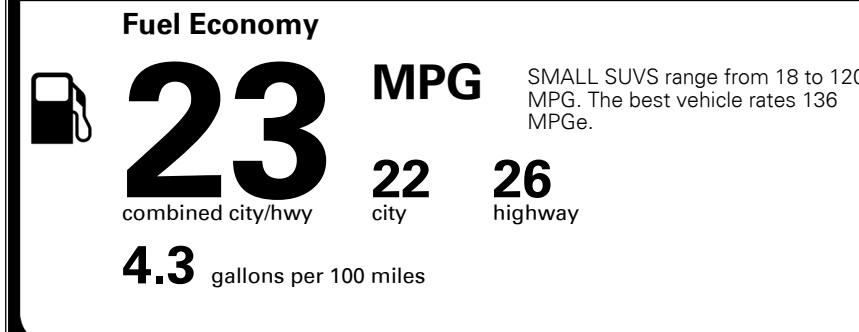

INLAND FREIGHT AND HANDLING

\$ 1,045.00

TOTAL MANUFACTURER'S SUGGESTED RETAIL PRICE ▶

\$ 30,480.00

TOTAL ADDITIONAL WEIGHT: 8.1

EPA DOT Fuel Economy and Environment

Gasoline Vehicle

You spend \$1,250 more in fuel costs over 5 years compared to the average new vehicle.