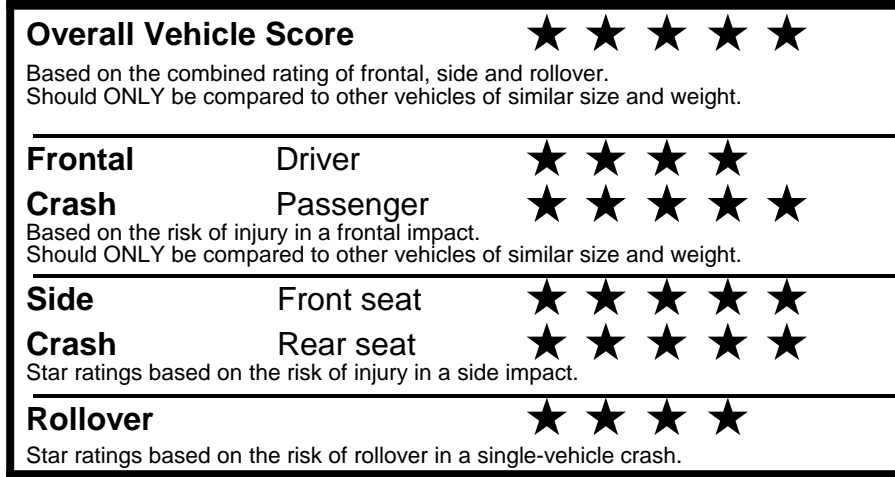

fuelconomy.gov
 Calculate personalized estimates and compare vehicles

Smartphone QR Code

GOVERNMENT 5-STAR SAFETY RATINGS

PARTS CONTENT INFORMATION

FOR VEHICLES IN THIS CAR LINE U.S./CANADIAN PARTS CONTENT: 1 %