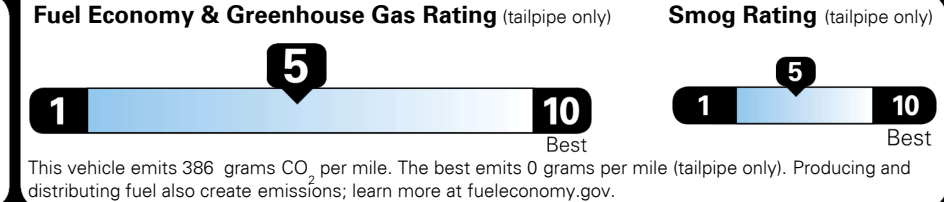

Actual results will vary for many reasons, including driving conditions and how you drive and maintain your vehicle. The average new vehicle gets 27 MPG and costs $7,500 to fuel over 5 years. Cost estimates are based on 15,000 miles per year at $ 2.70 per gallon. MPGe is miles per gasoline gallon equivalent. Vehicle emissions are a significant cause of climate change and smog.

fuelconomy.gov
Calculate personalized estimates and compare vehicles

Smartphone QR Code