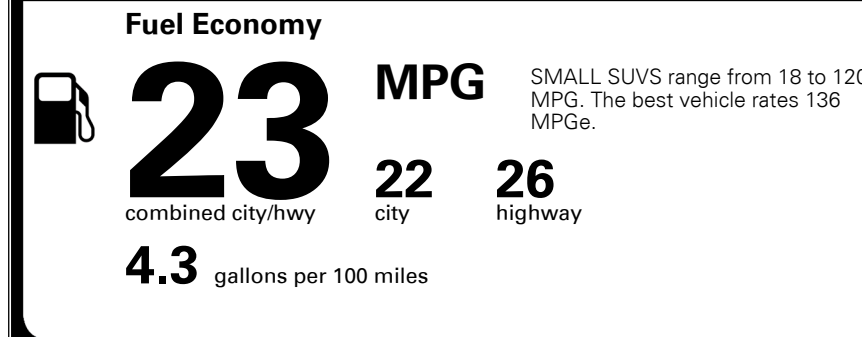

MSRP INCLUDING OPTIONS $ 31,120.00

INLAND FREIGHT AND HANDLING $ 1,120.00

TOTAL MANUFACTURER'S SUGGESTED RETAIL PRICE ▶ $ 32,240.00

$ 27,840.00

#1 MASS MARKET BRAND IN J.D. POWER INITIAL QUALITY, 5 YEARS IN A ROW.

GIVE IT EVERYTHING KIA

For J.D. Power 2019 award information, go to jdpower.com/awards for more details.

EPA DOT Fuel Economy and Environment

Gasoline Vehicle

You spend $1,250 more in fuel costs over 5 years compared to the average new vehicle.

Annual fuel cost $1,750