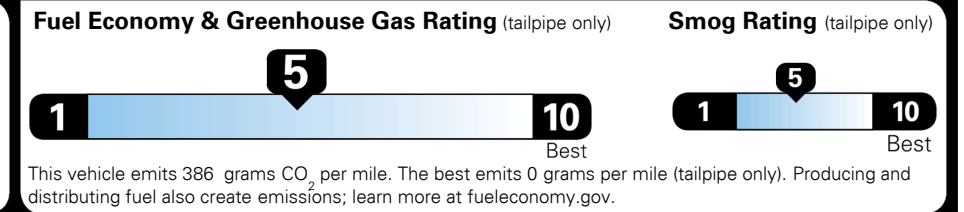

You spend
$1,250
more in fuel costs
over 5 years
compared to the
average new vehicle.

Annual fuel cost
$1,750

Actual results will vary for many reasons, including driving conditions and how you drive and maintain your vehicle. The average new vehicle gets 27 MPG and costs $7,500 to fuel over 5 years. Cost estimates are based on 15,000 miles per year at $ 2.70 per gallon. MPGe is miles per gasoline gallon equivalent. Vehicle emissions are a significant cause of climate change and smog.

fueleconomy.gov

Calculate personalized estimates and compare vehicles

GOVERNMENT 5-STAR SAFETY RATINGS

Overall Vehicle Score ★ ★ ★ ★ ★

Based on the combined rating of frontal, side and rollover.
Should ONLY be compared to other vehicles of similar size and weight.

Frontal	Driver	★ ★ ★ ★ ★
Crash	Passenger	★ ★ ★ ★ ★

Based on the risk of injury in a frontal impact.
Should ONLY be compared to other vehicles of similar size and weight.

Side	Front seat	★ ★ ★ ★ ★
Crash	Rear seat	★ ★ ★ ★ ★

Star ratings based on the risk of injury in a side impact.

Rollover ★ ★ ★ ★ ★

Star ratings based on the risk of rollover in a single-vehicle crash.

Star ratings range from 1 to 5 stars (★★★★★) with 5 being the highest.

Source: National Highway Traffic Safety Administration (NHTSA).

www.safercar.gov or 1-888-327-4236

Manufacturer's suggested retail price includes Manufacturer's recommended pre-delivery service. License and title fees, state and local taxes and other dealer installed options and accessories are not included in the manufacturer's suggested retail price.

PARTS CONTENT INFORMATION

FOR VEHICLES IN THIS CAR LINE U.S./CANADIAN
PARTS CONTENT: 1 %

MAJOR SOURCES OF FOREIGN PARTS:
OTHER: 8%
KOREA: 91%

NOTE: PARTS CONTENT DOES NOT INCLUDE FINAL ASSEMBLY, DISTRIBUTION, OR OTHER NON-PARTS COSTS.

FOR THIS VEHICLE
FINAL ASSEMBLY POINT:
GWANGJU, KOREA

COUNTRY OF ORIGIN

ENGINE: KOREA

TRANSMISSION: KOREA

TOTAL ADDITIONAL WEIGHT: 7.5