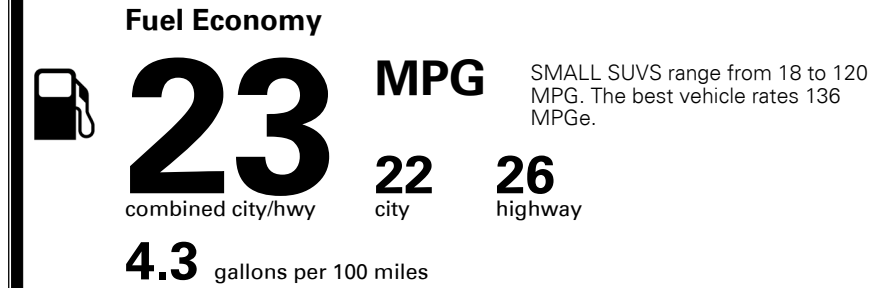

EXTERIOR

17" Alloy Wheels
Auto-On/Off Projector Headlights
LED Daytime Running Lights
Rear Privacy Glass
Rear Spoiler
Projector Fog Lamps
Unique Front with 28° Approach Angle

WARRANTY

10 Year/100,000 Mile Limited Powertrain Warranty
5 Year/60,000 Mile Limited Basic Warranty
5 Year/60,000 Mile Roadside Assistance
*Ask dealer for details

MANUFACTURER'S SUGGESTED RETAIL PRICE ▶

COMPARE S AWD FEATURES

Added to/in place of standard LX AWD features
- 18" Dark Gray Alloy Wheels
- Blind-Spot Collision Warning (BCW)
- Rear Cross-Traffic Collision Warning (RCCW)
- Sofino Premium Leatherette Seat Trim
- Unique Grille, Lower Fascia, Side Sill Trim
- Roof Rails
- Power Folding Outside Mirrors
- Heated Outside Mirrors w/ LED Turn Signals
- Sport Leather Steering Wheel & Paddle Shifters
- Heated Front Seats

ADDITIONAL INSTALLED EQUIPMENT:

(In addition to or in place of standard features)
Snow White Pearl Paint
Carpeted Floor Mats
Remote Start

MSRP INCLUDING OPTIONS

INLAND FREIGHT AND HANDLING

TOTAL MANUFACTURER'S SUGGESTED RETAIL PRICE ▶

$ 27,690.00

Included
Included
Included
Included
Included
Included
Included
Included
Included
Included
Included

$395.00
$135.00
$425.00

$ 28,645.00

$ 1,045.00

$ 29,690.00

EPA DOT Fuel Economy and Environment

Gasoline Vehicle

You spend
$1,250
more in fuel costs
over 5 years
compared to the
average new vehicle.

Annual fuel cost
$1,750