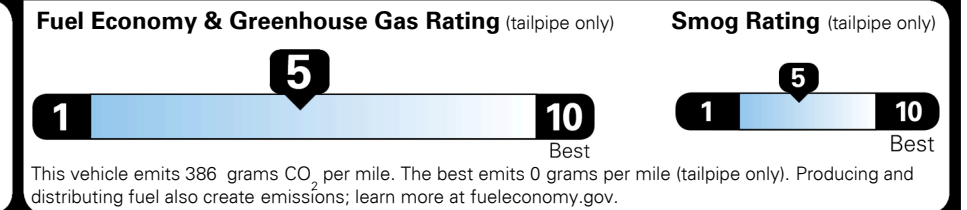

Actual results will vary for many reasons, including driving conditions and how you drive and maintain your vehicle. The average new vehicle gets 27 MPG and costs $7,500 to fuel over 5 years. Cost estimates are based on 15,000 miles per year at $ 2.70 per gallon. MPGe is miles per gasoline gallon equivalent. Vehicle emissions are a significant cause of climate change and smog.

fuel economy.gov

Calculate personalized estimates and compare vehicles

GOVERNMENT 5-STAR SAFETY RATINGS

Overall Vehicle Score ★★★★★

Based on the combined rating of frontal, side and rollover.
Should ONLY be compared to other vehicles of similar size and weight.

Frontal Driver ★★★★★
Passenger ★★★★★

Crash
Based on the risk of injury in a frontal impact.
Should ONLY be compared to other vehicles of similar size and weight.

Side Front seat ★★★★★
Rear seat ★★★★★

Crash
Star ratings based on the risk of injury in a side impact.

Rollover ★★★★★
Star ratings based on the risk of rollover in a single-vehicle crash.

Star ratings range from 1 to 5 stars (★★★★★) with 5 being the highest.
Source: National Highway Traffic Safety Administration (NHTSA).
www.safercar.gov or 1-888-327-4236

Manufacturer's suggested retail price includes Manufacturer's recommended pre-delivery service. License and title fees, state and local taxes and other dealer installed options and accessories are not included in the manufacturer's suggested retail price.

PARTS CONTENT INFORMATION

FOR VEHICLES IN THIS CAR LINE U.S./CANADIAN PARTS CONTENT: 1 %

MAJOR SOURCES OF FOREIGN PARTS:
OTHER: 8%
KOREA: 91%

NOTE: PARTS CONTENT DOES NOT INCLUDE FINAL ASSEMBLY, DISTRIBUTION, OR OTHER NON-PARTS COSTS.

FOR THIS VEHICLE FINAL ASSEMBLY POINT:
GWANGJU, KOREA

COUNTRY OF ORIGIN
ENGINE: KOREA
TRANSMISSION: KOREA