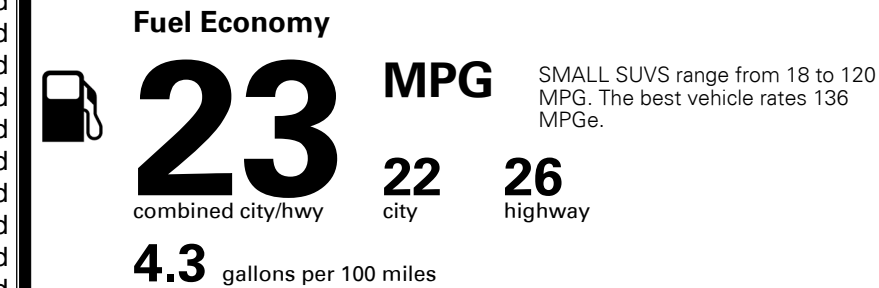

WARRANTY

10 Year/100,000 Mile Limited Powertrain Warranty
5 Year/60,000 Mile Limited Basic Warranty
5 Year/60,000 Mile Roadside Assistance
*Ask dealer for details

MANUFACTURER'S SUGGESTED RETAIL PRICE ▶

$ 27,690.00

COMPARE S AWD FEATURES

Added to/in place of standard LX AWD features
- 18" Dark Gray Alloy Wheels
- Blind-Spot Collision Warning (BCW)
- Rear Cross-Traffic Collision Warning (RCCW)
- Sofino Premium Leatherette Seat Trim
- Unique Grille, Lower Fascia, Side Sill Trim
- Roof Rails
- Power Folding Outside Mirrors
- Heated Outside Mirrors w/ LED Turn Signals
- Sport Leather Steering Wheel & Paddle Shifters
- Heated Front Seats

Included
Included
Included
Included
Included
Included
Included
Included
Included
Included
Included

ADDITIONAL INSTALLED EQUIPMENT:

(In addition to or in place of standard features)
S Sunroof Package
- Panoramic Sunroof
- LED Interior Lighting
Carpeted Floor Mats
Cargo Net

$1,100.00

$135.00

$50.00

MSRP INCLUDING OPTIONS

$ 28,975.00

INLAND FREIGHT AND HANDLING

$ 1,045.00

TOTAL MANUFACTURER'S SUGGESTED RETAIL PRICE ▶

$ 30,020.00

TOTAL ADDITIONAL WEIGHT: 6.9

#1 MASS MARKET BRAND IN
J.D. POWER INITIAL QUALITY,
5 YEARS IN A ROW.

GIVE IT EVERYTHING **KIA**

For J.D. Power 2019 award information, go to jdpower.com/awards for more details.

EPA DOT Fuel Economy and Environment

Gasoline Vehicle

You spend
$1,250
more in fuel costs
over 5 years
compared to the
average new vehicle.

Annual fuel cost
$1,750