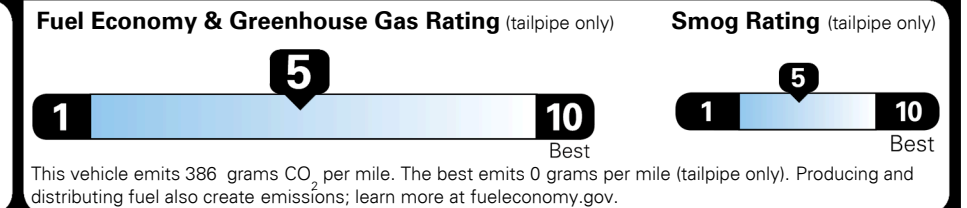

Actual results will vary for many reasons, including driving conditions and how you drive and maintain your vehicle. The average new vehicle gets 27 MPG and costs $7,500 to fuel over 5 years. Cost estimates are based on 15,000 miles per year at $ 2.70 per gallon. MPGe is miles per gasoline gallon equivalent. Vehicle emissions are a significant cause of climate change and smog.

fuel economy.gov

Calculate personalized estimates and compare vehicles

GOVERNMENT 5-STAR SAFETY RATINGS

Overall Vehicle Score ★ ★ ★ ★ ★

Based on the combined rating of frontal, side and rollover.
Should ONLY be compared to other vehicles of similar size and weight.

Frontal Driver ★ ★ ★ ★ ★
Passenger ★ ★ ★ ★ ★

Based on the risk of injury in a frontal impact.
Should ONLY be compared to other vehicles of similar size and weight.

Side Front seat ★ ★ ★ ★ ★
Rear seat ★ ★ ★ ★ ★

Star ratings based on the risk of injury in a side impact.

Rollover ★ ★ ★ ★ ★

Star ratings based on the risk of rollover in a single-vehicle crash.

Star ratings range from 1 to 5 stars (★★★★★) with 5 being the highest.

Source: National Highway Traffic Safety Administration (NHTSA).

www.safercar.gov or 1-888-327-4236

Manufacturer's suggested retail price includes Manufacturer's recommended pre-delivery service. License and title fees, state and local taxes and other dealer installed options and accessories are not included in the manufacturer's suggested retail price.

PARTS CONTENT INFORMATION

FOR VEHICLES IN THIS CAR LINE U.S./CANADIAN PARTS CONTENT: 1 %

MAJOR SOURCES OF FOREIGN PARTS:
OTHER: 8%
KOREA: 91%

NOTE: PARTS CONTENT DOES NOT INCLUDE FINAL ASSEMBLY, DISTRIBUTION, OR OTHER NON-PARTS COSTS.

FOR THIS VEHICLE FINAL ASSEMBLY POINT:
GWANGJU, KOREA

COUNTRY OF ORIGIN

ENGINE: KOREA

TRANSMISSION: KOREA