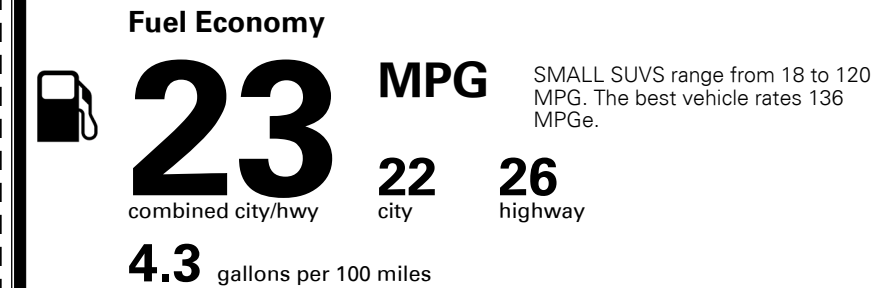

WARRANTY

10 Year/100,000 Mile Limited Powertrain Warranty
5 Year/60,000 Mile Limited Basic Warranty
5 Year/60,000 Mile Roadside Assistance
*Ask dealer for details

MANUFACTURER'S SUGGESTED RETAIL PRICE ▶

$ 27,690.00

COMPARE S AWD FEATURES

Added to/in place of standard LX AWD features

- 18" Dark Gray Alloy Wheels
- Blind-Spot Collision Warning (BCW)
- Rear Cross-Traffic Collision Warning (RCCW)
- Sofino Premium Leatherette Seat Trim
- Unique Grille, Lower Fascia, Side Sill Trim
- Roof Rails
- Power Folding Outside Mirrors
- Heated Outside Mirrors w/ LED Turn Signals
- Sport Leather Steering Wheel & Paddle Shifters
- Heated Front Seats

Included
Included
Included
Included
Included
Included
Included
Included
Included
Included
Included

ADDITIONAL INSTALLED EQUIPMENT:

(In addition to or in place of standard features)

- S Sunroof Package
- Panoramic Sunroof
- LED Interior Lighting
- Carpeted Floor Mats

$1,100.00

$135.00

MSRP INCLUDING OPTIONS

$ 28,925.00

INLAND FREIGHT AND HANDLING

$ 1,045.00

TOTAL MANUFACTURER'S SUGGESTED RETAIL PRICE ▶

$ 29,970.00

TOTAL ADDITIONAL WEIGHT: 6.4

#1 MASS MARKET BRAND IN
J.D. POWER INITIAL QUALITY,
5 YEARS IN A ROW.

GIVE IT EVERYTHING **KIA**

For J.D. Power 2019 award information, go to jdpower.com/awards for more details.

EPA DOT Fuel Economy and Environment

Gasoline Vehicle

You spend
$1,250
more in fuel costs
over 5 years
compared to the
average new vehicle.

Annual fuel cost
$1,750