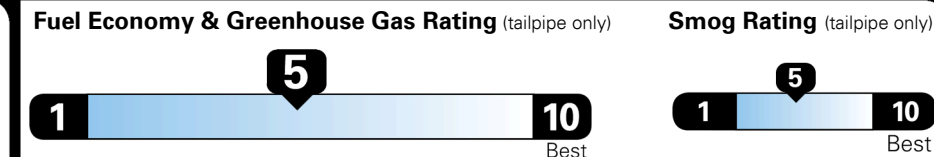

Gasoline Vehicle

SMALL SUVs range from 18 to 120 MPG. The best vehicle rates 136 MPGe.

You spend \$1,250 more in fuel costs over 5 years compared to the average new vehicle.

Annual fuel cost \$1,750

This vehicle emits 386 grams CO₂ per mile. The best emits 0 grams per mile (tailpipe only). Producing and distributing fuel also create emissions; learn more at fuel economy.gov.