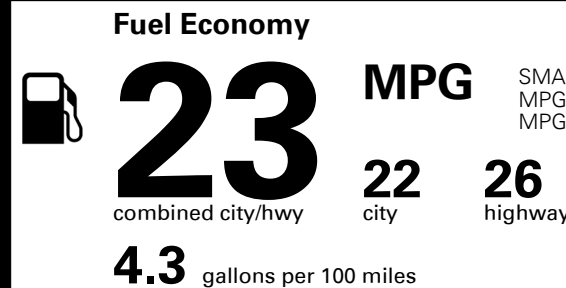

Gasoline Vehicle

SMALL SUVs range from 18 to 120 MPG. The best vehicle rates 136 MPGe.

You spend \$1,250 more in fuel costs over 5 years compared to the average new vehicle.

Annual fuel cost \$1,750

This vehicle emits 386 grams CO₂ per mile. The best emits 0 grams per mile (tailpipe only). Producing and distributing fuel also create emissions; learn more at fuel economy.gov.