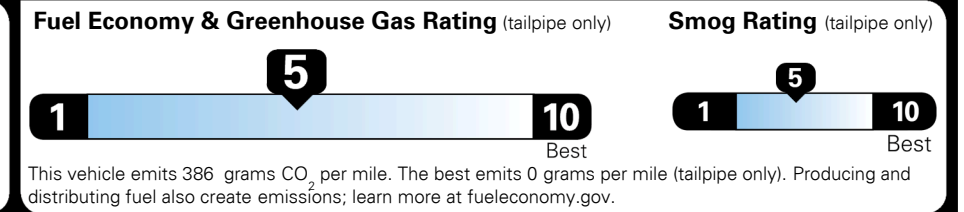

Actual results will vary for many reasons, including driving conditions and how you drive and maintain your vehicle. The average new vehicle gets 27 MPG and costs $7,500 to fuel over 5 years. Cost estimates are based on 15,000 miles per year at $ 2.70 per gallon. MPGe is miles per gasoline gallon equivalent. Vehicle emissions are a significant cause of climate change and smog.

fuel economy.gov

Calculate personalized estimates and compare vehicles

GOVERNMENT 5-STAR SAFETY RATINGS

Overall Vehicle Score ★ ★ ★ ★ ★

Based on the combined rating of frontal, side and rollover.
Should ONLY be compared to other vehicles of similar size and weight.

Frontal Driver ★ ★ ★ ★ ★

Crash Passenger ★ ★ ★ ★ ★

Based on the risk of injury in a frontal impact.
Should ONLY be compared to other vehicles of similar size and weight.

Side Front seat ★ ★ ★ ★ ★

Crash Rear seat ★ ★ ★ ★ ★

Star ratings based on the risk of injury in a side impact.

Rollover ★ ★ ★ ★ ★

Star ratings based on the risk of rollover in a single-vehicle crash.

Star ratings range from 1 to 5 stars (★★★★★) with 5 being the highest.

Source: National Highway Traffic Safety Administration (NHTSA).

www.safercar.gov or 1-888-327-4236

Manufacturer's suggested retail price includes Manufacturer's recommended pre-delivery service. License and title fees, state and local taxes and other dealer installed options and accessories are not included in the manufacturer's suggested retail price.

PARTS CONTENT INFORMATION

FOR VEHICLES IN THIS CAR
LINE U.S./CANADIAN
PARTS CONTENT: 1 %

MAJOR SOURCES OF
FOREIGN PARTS:
OTHER: 8%
KOREA: 91%

NOTE: PARTS CONTENT DOES
NOT INCLUDE FINAL ASSEMBLY,
DISTRIBUTION, OR OTHER
NON-PARTS COSTS.

FOR THIS VEHICLE
FINAL ASSEMBLY POINT:
GWANGJU, KOREA

COUNTRY OF ORIGIN

ENGINE: KOREA

TRANSMISSION: KOREA