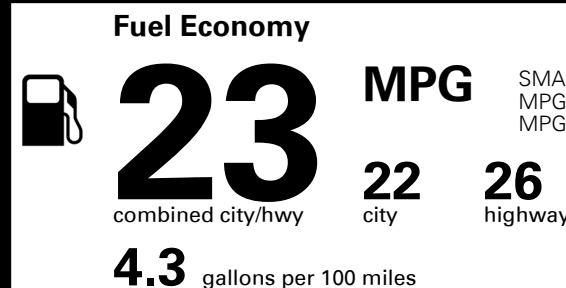

\$3,000.00

\$135.00
 \$60.00

\$ 30,885.00

\$ 1,045.00

\$ 31,930.00

#1 MASS MARKET BRAND IN
 J.D. POWER INITIAL QUALITY,
 5 YEARS IN A ROW.

GIVE IT EVERYTHING KIA

For J.D. Power 2019 award information, go to jdpower.com/awards for more details.

EPA DOT Fuel Economy and Environment

Gasoline Vehicle

SMALL SUVs range from 18 to 120 MPG. The best vehicle rates 136 MPGe.

You spend
\$1,250
 more in fuel costs
 over 5 years
 compared to the
 average new vehicle.