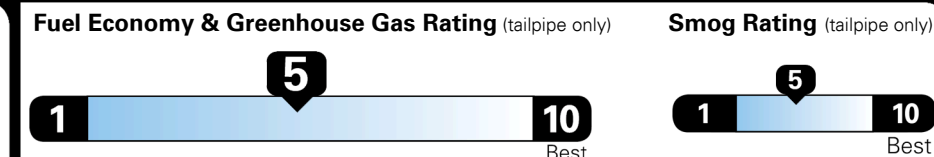

SMALL SUVs range from 18 to 120 MPG. The best vehicle rates 136 MPGe.

You spend
$1,250
more in fuel costs
over 5 years
compared to the
average new vehicle.

Annual fuel cost
$1,750

This vehicle emits 386 grams CO₂ per mile. The best emits 0 grams per mile (tailpipe only). Producing and distributing fuel also create emissions; learn more at fuel economy.gov.

Actual results will vary for many reasons, including driving conditions and how you drive and maintain your vehicle. The average new vehicle gets 27 MPG and costs $7,500 to fuel over 5 years. Cost estimates are based on 15,000 miles per year at $ 2.70 per gallon. MPGe is miles per gasoline gallon equivalent. Vehicle emissions are a significant cause of climate change and smog.

fuel economy.gov

Calculate personalized estimates and compare vehicles

GOVERNMENT 5-STAR SAFETY RATINGS

PARTS CONTENT INFORMATION

Overall Vehicle Score ★ ★ ★ ★ ★

Based on the combined rating of frontal, side and rollover. Should ONLY be compared to other vehicles of similar size and weight.

Frontal Crash Driver ★ ★ ★ ★ ★
Passenger ★ ★ ★ ★ ★

Based on the risk of injury in a frontal impact. Should ONLY be compared to other vehicles of similar size and weight.

Side Crash Front seat ★ ★ ★ ★ ★
Rear seat ★ ★ ★ ★ ★

Star ratings based on the risk of injury in a side impact.

Rollover ★ ★ ★ ★ ★

Star ratings based on the risk of rollover in a single-vehicle crash.

Star ratings range from 1 to 5 stars (★★★★★) with 5 being the highest.

Source: National Highway Traffic Safety Administration (NHTSA).

www.safercar.gov or 1-888-327-4236

Manufacturer's suggested retail price includes Manufacturer's recommended pre-delivery service. License and title fees, state and local taxes and other dealer installed options and accessories are not included in the manufacturer's suggested retail price.

FOR VEHICLES IN THIS CAR LINE U.S./CANADIAN PARTS CONTENT: 1 %

MAJOR SOURCES OF FOREIGN PARTS:
OTHER: 8%
KOREA: 91%

NOTE: PARTS CONTENT DOES NOT INCLUDE FINAL ASSEMBLY, DISTRIBUTION, OR OTHER NON-PARTS COSTS.

FOR THIS VEHICLE FINAL ASSEMBLY POINT:
GWANGJU, KOREA

COUNTRY OF ORIGIN

ENGINE: KOREA
TRANSMISSION: KOREA

TOTAL ADDITIONAL WEIGHT: 7.2