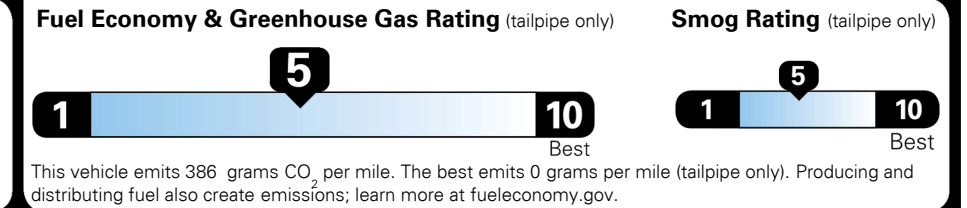

Actual results will vary for many reasons, including driving conditions and how you drive and maintain your vehicle. The average new vehicle gets 27 MPG and costs $7,500 to fuel over 5 years. Cost estimates are based on 15,000 miles per year at $ 2.70 per gallon. MPGe is miles per gasoline gallon equivalent. Vehicle emissions are a significant cause of climate change and smog.

fuel economy.gov

Calculate personalized estimates and compare vehicles

GOVERNMENT 5-STAR SAFETY RATINGS

Overall Vehicle Score ★ ★ ★ ★ ★

Based on the combined rating of frontal, side and rollover.
Should ONLY be compared to other vehicles of similar size and weight.

Frontal Driver ★ ★ ★ ★ ★

Crash Passenger ★ ★ ★ ★ ★

Based on the risk of injury in a frontal impact.
Should ONLY be compared to other vehicles of similar size and weight.

Side Front seat ★ ★ ★ ★ ★

Crash Rear seat ★ ★ ★ ★ ★

Star ratings based on the risk of injury in a side impact.

Rollover ★ ★ ★ ★ ★

Star ratings based on the risk of rollover in a single-vehicle crash.

Star ratings range from 1 to 5 stars (★★★★★) with 5 being the highest.

Source: National Highway Traffic Safety Administration (NHTSA).

www.safercar.gov or 1-888-327-4236

Manufacturer's suggested retail price includes Manufacturer's recommended pre-delivery service. License and title fees, state and local taxes and other dealer installed options and accessories are not included in the manufacturer's suggested retail price.

PARTS CONTENT INFORMATION

FOR VEHICLES IN THIS CAR LINE U.S./CANADIAN
PARTS CONTENT: 1 %

MAJOR SOURCES OF FOREIGN PARTS:
OTHER: 8%
KOREA: 91%

NOTE: PARTS CONTENT DOES NOT INCLUDE FINAL ASSEMBLY, DISTRIBUTION, OR OTHER NON-PARTS COSTS.

FOR THIS VEHICLE
FINAL ASSEMBLY POINT:
GWANGJU, KOREA

COUNTRY OF ORIGIN

ENGINE: KOREA

TRANSMISSION: KOREA