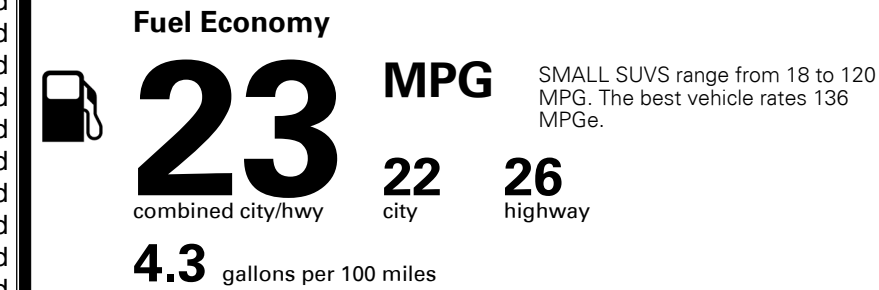

WARRANTY

10 Year/100,000 Mile Limited Powertrain Warranty
5 Year/60,000 Mile Limited Basic Warranty
5 Year/60,000 Mile Roadside Assistance
*Ask dealer for details

MANUFACTURER'S SUGGESTED RETAIL PRICE ▶

$ 27,690.00

COMPARE S AWD FEATURES

Added to/in place of standard LX AWD features

- 18" Dark Gray Alloy Wheels
- Blind-Spot Collision Warning (BCW)
- Rear Cross-Traffic Collision Warning (RCCW)
- Sofino Premium Leatherette Seat Trim
- Unique Grille, Lower Fascia, Side Sill Trim
- Roof Rails
- Power Folding Outside Mirrors
- Heated Outside Mirrors w/ LED Turn Signals
- Sport Leather Steering Wheel & Paddle Shifters
- Heated Front Seats

Included
Included
Included
Included
Included
Included
Included
Included
Included
Included
Included

ADDITIONAL INSTALLED EQUIPMENT:

(In addition to or in place of standard features)

- S Sunroof Package
- Panoramic Sunroof
- LED Interior Lighting
- Carpeted Floor Mats
- Remote Start

$1,100.00

$135.00

$425.00

MSRP INCLUDING OPTIONS

$ 29,350.00

INLAND FREIGHT AND HANDLING

$ 1,045.00

TOTAL MANUFACTURER'S SUGGESTED RETAIL PRICE ▶

$ 30,395.00

TOTAL ADDITIONAL WEIGHT: 7.5

#1 MASS MARKET BRAND IN
J.D. POWER INITIAL QUALITY,
5 YEARS IN A ROW.

GIVE IT EVERYTHING **KIA**

For J.D. Power 2019 award information, go to jdpower.com/awards for more details.

EPA DOT Fuel Economy and Environment

Gasoline Vehicle

You spend
$1,250
more in fuel costs
over 5 years
compared to the
average new vehicle.

Annual fuel cost
$1,750