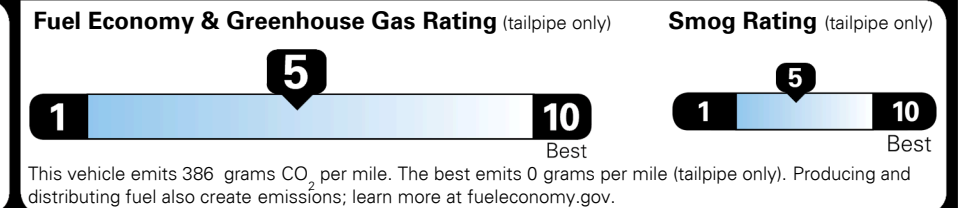

You spend
$1,250
more in fuel costs
over 5 years
compared to the
average new vehicle.

Annual fuel cost
$1,750

Actual results will vary for many reasons, including driving conditions and how you drive and maintain your vehicle. The average new vehicle gets 27 MPG and costs $7,500 to fuel over 5 years. Cost estimates are based on 15,000 miles per year at $ 2.70 per gallon. MPGe is miles per gasoline gallon equivalent. Vehicle emissions are a significant cause of climate change and smog.

fuel economy.gov

Calculate personalized estimates and compare vehicles

GOVERNMENT 5-STAR SAFETY RATINGS

Overall Vehicle Score ★ ★ ★ ★ ★

Based on the combined rating of frontal, side and rollover.
Should ONLY be compared to other vehicles of similar size and weight.

Frontal Driver ★ ★ ★ ★ ★

Crash Passenger ★ ★ ★ ★ ★

Based on the risk of injury in a frontal impact.
Should ONLY be compared to other vehicles of similar size and weight.

Side Front seat ★ ★ ★ ★ ★

Crash Rear seat ★ ★ ★ ★ ★

Star ratings based on the risk of injury in a side impact.

Rollover ★ ★ ★ ★ ★

Star ratings based on the risk of rollover in a single-vehicle crash.

Star ratings range from 1 to 5 stars (★★★★★) with 5 being the highest.

Source: National Highway Traffic Safety Administration (NHTSA).

www.safercar.gov or 1-888-327-4236

Manufacturer's suggested retail price includes Manufacturer's recommended pre-delivery service. License and title fees, state and local taxes and other dealer installed options and accessories are not included in the manufacturer's suggested retail price.

PARTS CONTENT INFORMATION

FOR VEHICLES IN THIS CAR LINE U.S./CANADIAN PARTS CONTENT: 1 %

MAJOR SOURCES OF FOREIGN PARTS:
OTHER: 8%
KOREA: 91%

NOTE: PARTS CONTENT DOES NOT INCLUDE FINAL ASSEMBLY, DISTRIBUTION, OR OTHER NON-PARTS COSTS.

FOR THIS VEHICLE FINAL ASSEMBLY POINT:
GWANGJU, KOREA

COUNTRY OF ORIGIN

ENGINE: KOREA

TRANSMISSION: KOREA

TOTAL ADDITIONAL WEIGHT: 7.5