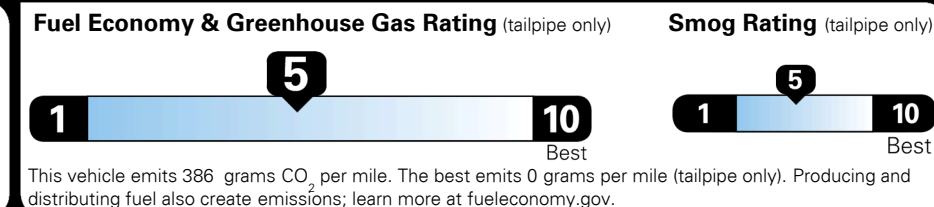

You spend
$1,250
more in fuel costs
over 5 years
compared to the
average new vehicle.

Annual fuel cost
$1,750

Actual results will vary for many reasons, including driving conditions and how you drive and maintain your vehicle. The average new vehicle gets 27 MPG and costs $7,500 to fuel over 5 years. Cost estimates are based on 15,000 miles per year at $ 2.70 per gallon. MPGe is miles per gasoline gallon equivalent. Vehicle emissions are a significant cause of climate change and smog.

fuel economy.gov

Calculate personalized estimates and compare vehicles

GOVERNMENT 5-STAR SAFETY RATINGS

Overall Vehicle Score ★ ★ ★ ★ ★

Based on the combined rating of frontal, side and rollover.
Should ONLY be compared to other vehicles of similar size and weight.

Frontal Driver ★ ★ ★ ★ ★

Crash Passenger ★ ★ ★ ★ ★

Based on the risk of injury in a frontal impact.
Should ONLY be compared to other vehicles of similar size and weight.

Side Front seat ★ ★ ★ ★ ★

Crash Rear seat ★ ★ ★ ★ ★

Star ratings based on the risk of injury in a side impact.

Rollover ★ ★ ★ ★ ★

Star ratings based on the risk of rollover in a single-vehicle crash.

Star ratings range from 1 to 5 stars (★★★★★) with 5 being the highest.

Source: National Highway Traffic Safety Administration (NHTSA).

www.safercar.gov or 1-888-327-4236

Manufacturer's suggested retail price includes Manufacturer's recommended pre-delivery service. License and title fees, state and local taxes and other dealer installed options and accessories are not included in the manufacturer's suggested retail price.

PARTS CONTENT INFORMATION

FOR VEHICLES IN THIS CAR
LINE U.S./CANADIAN
PARTS CONTENT: 1 %

MAJOR SOURCES OF
FOREIGN PARTS:
OTHER: 8%
KOREA: 91%

NOTE: PARTS CONTENT DOES
NOT INCLUDE FINAL ASSEMBLY,
DISTRIBUTION, OR OTHER
NON-PARTS COSTS.

FOR THIS VEHICLE
FINAL ASSEMBLY POINT:
GWANGJU, KOREA

COUNTRY OF ORIGIN

ENGINE: KOREA

TRANSMISSION: KOREA

TOTAL ADDITIONAL WEIGHT: 8.1