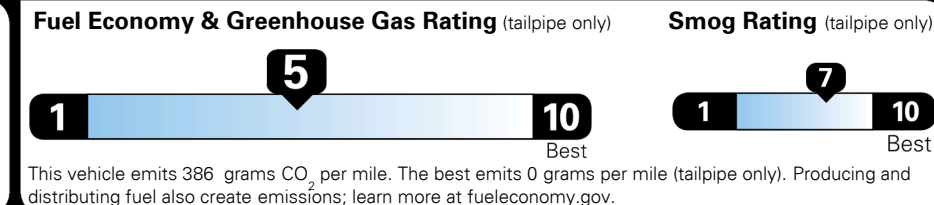

Actual results will vary for many reasons, including driving conditions and how you drive and maintain your vehicle. The average new vehicle gets 27 MPG and costs $7,500 to fuel over 5 years. Cost estimates are based on 15,000 miles per year at $ 2.70 per gallon. MPGe is miles per gasoline gallon equivalent. Vehicle emissions are a significant cause of climate change and smog.

fuel economy.gov

Calculate personalized estimates and compare vehicles

GOVERNMENT 5-STAR SAFETY RATINGS

Overall Vehicle Score ★ ★ ★ ★ ★

Based on the combined rating of frontal, side and rollover. Should ONLY be compared to other vehicles of similar size and weight.

Frontal Driver ★ ★ ★ ★ ★

Crash Passenger ★ ★ ★ ★ ★

Based on the risk of injury in a frontal impact. Should ONLY be compared to other vehicles of similar size and weight.

Side Front seat ★ ★ ★ ★ ★

Crash Rear seat ★ ★ ★ ★ ★

Star ratings based on the risk of injury in a side impact.

Rollover ★ ★ ★ ★ ★

Star ratings based on the risk of rollover in a single-vehicle crash.

Star ratings range from 1 to 5 stars (★★★★★) with 5 being the highest.

Source: National Highway Traffic Safety Administration (NHTSA).

www.safercar.gov or 1-888-327-4236

Manufacturer's suggested retail price includes Manufacturer's recommended pre-delivery service. License and title fees, state and local taxes and other dealer installed options and accessories are not included in the manufacturer's suggested retail price.

PARTS CONTENT INFORMATION

FOR VEHICLES IN THIS CAR LINE U.S./CANADIAN PARTS CONTENT: 1 %

MAJOR SOURCES OF FOREIGN PARTS:
OTHER: 8%
KOREA: 91%

NOTE: PARTS CONTENT DOES NOT INCLUDE FINAL ASSEMBLY, DISTRIBUTION, OR OTHER NON-PARTS COSTS.

FOR THIS VEHICLE FINAL ASSEMBLY POINT:
GWANGJU, KOREA

COUNTRY OF ORIGIN

ENGINE: KOREA

TRANSMISSION: KOREA