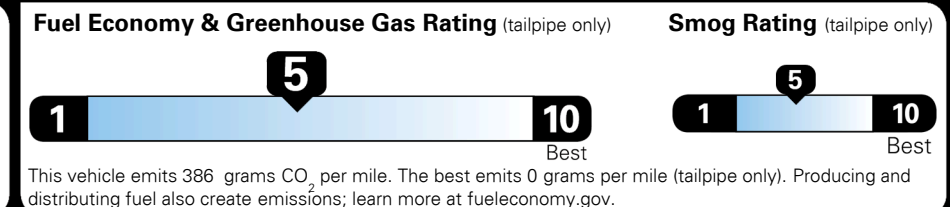

You spend
$1,250
more in fuel costs
over 5 years
compared to the
average new vehicle.

Annual fuel cost
$1,750

Actual results will vary for many reasons, including driving conditions and how you drive and maintain your vehicle. The average new vehicle gets 27 MPG and costs $7,500 to fuel over 5 years. Cost estimates are based on 15,000 miles per year at $ 2.70 per gallon. MPGe is miles per gasoline gallon equivalent. Vehicle emissions are a significant cause of climate change and smog.

fuel economy.gov

Calculate personalized estimates and compare vehicles

GOVERNMENT 5-STAR SAFETY RATINGS

Overall Vehicle Score ★★★★★

Based on the combined rating of frontal, side and rollover.
Should ONLY be compared to other vehicles of similar size and weight.

Frontal Driver ★★★★★

Crash Passenger ★★★★★

Based on the risk of injury in a frontal impact.
Should ONLY be compared to other vehicles of similar size and weight.

Side Front seat ★★★★★

Crash Rear seat ★★★★★

Star ratings based on the risk of injury in a side impact.

Rollover ★★★★★

Star ratings based on the risk of rollover in a single-vehicle crash.

Star ratings range from 1 to 5 stars (★★★★★) with 5 being the highest.

Source: National Highway Traffic Safety Administration (NHTSA).

www.safercar.gov or 1-888-327-4236

Manufacturer's suggested retail price includes Manufacturer's recommended pre-delivery service. License and title fees, state and local taxes and other dealer installed options and accessories are not included in the manufacturer's suggested retail price.

PARTS CONTENT INFORMATION

FOR VEHICLES IN THIS CAR LINE U.S./CANADIAN PARTS CONTENT: 1 %

MAJOR SOURCES OF FOREIGN PARTS:
OTHER: 8%
KOREA: 91%

NOTE: PARTS CONTENT DOES NOT INCLUDE FINAL ASSEMBLY, DISTRIBUTION, OR OTHER NON-PARTS COSTS.

FOR THIS VEHICLE FINAL ASSEMBLY POINT:
GWANGJU, KOREA

COUNTRY OF ORIGIN

ENGINE: KOREA

TRANSMISSION: KOREA

TOTAL ADDITIONAL WEIGHT: 25.7