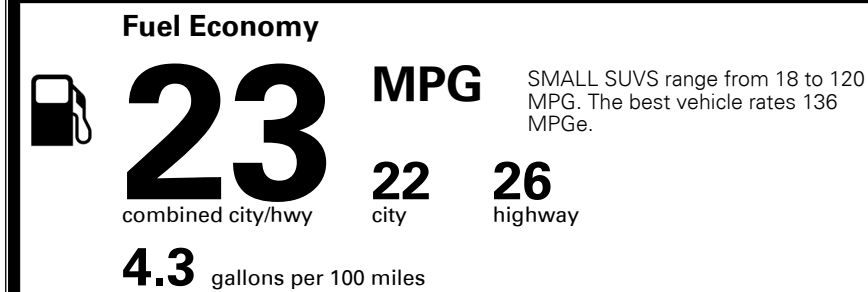

### EPA DOT Fuel Economy and Environment

Gasoline Vehicle

You spend  
**\$1,250**  
 more in fuel costs  
 over 5 years  
 compared to the  
 average new vehicle.

Annual fuel cost  
**\$1,750**

Actual results will vary for many reasons, including driving conditions and how you drive and maintain your vehicle. The average new vehicle gets 27 MPG and costs \$7,500 to fuel over 5 years. Cost estimates are based on 15,000 miles per year at \$ 2.70 per gallon. MPGe is miles per gasoline gallon equivalent. Vehicle emissions are a significant cause of climate change and smog.