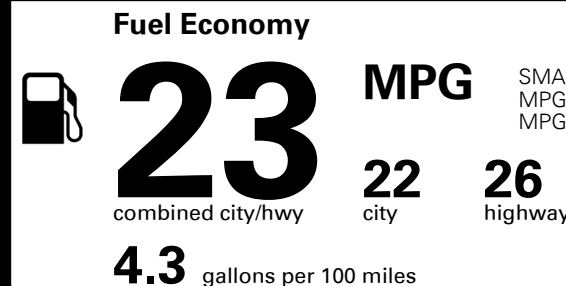

TOTAL ADDITIONAL WEIGHT: 6.4

#1 MASS MARKET BRAND IN
 J.D. POWER INITIAL QUALITY,
 5 YEARS IN A ROW.

GIVE IT EVERYTHING KIA

For J.D. Power 2019 award information, go to jdpower.com/awards for more details.

EPA DOT Fuel Economy and Environment

Gasoline Vehicle

SMALL SUVs range from 18 to 120 MPG. The best vehicle rates 136 MPGe.

You spend \$1,250 more in fuel costs over 5 years compared to the average new vehicle.