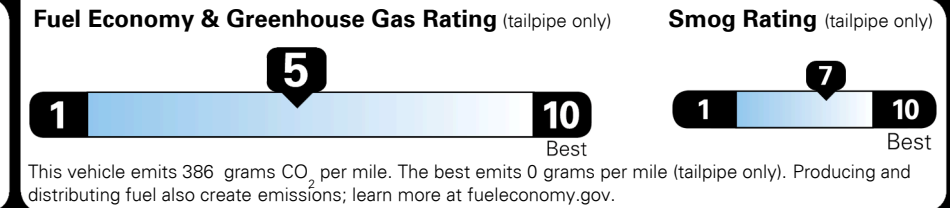

You spend
$1,250
more in fuel costs
over 5 years
compared to the
average new vehicle.

Annual fuel cost
$1,750

Actual results will vary for many reasons, including driving conditions and how you drive and maintain your vehicle. The average new vehicle gets 27 MPG and costs $7,500 to fuel over 5 years. Cost estimates are based on 15,000 miles per year at $ 2.70 per gallon. MPGe is miles per gasoline gallon equivalent. Vehicle emissions are a significant cause of climate change and smog.

fuel economy.gov

Calculate personalized estimates and compare vehicles

GOVERNMENT 5-STAR SAFETY RATINGS

Overall Vehicle Score ★ ★ ★ ★ ★

Based on the combined rating of frontal, side and rollover.
Should ONLY be compared to other vehicles of similar size and weight.

Frontal Driver ★ ★ ★ ★ ★

Crash Passenger ★ ★ ★ ★ ★

Based on the risk of injury in a frontal impact.
Should ONLY be compared to other vehicles of similar size and weight.

Side Front seat ★ ★ ★ ★ ★

Crash Rear seat ★ ★ ★ ★ ★

Star ratings based on the risk of injury in a side impact.

Rollover ★ ★ ★ ★ ★

Star ratings based on the risk of rollover in a single-vehicle crash.

Star ratings range from 1 to 5 stars (★★★★★) with 5 being the highest.

Source: National Highway Traffic Safety Administration (NHTSA).

www.safercar.gov or 1-888-327-4236

Manufacturer's suggested retail price includes Manufacturer's recommended pre-delivery service. License and title fees, state and local taxes and other dealer installed options and accessories are not included in the manufacturer's suggested retail price.

PARTS CONTENT INFORMATION

FOR VEHICLES IN THIS CAR
LINE U.S./CANADIAN
PARTS CONTENT: 1 %

MAJOR SOURCES OF
FOREIGN PARTS:
OTHER: 8%
KOREA: 91%

NOTE: PARTS CONTENT DOES
NOT INCLUDE FINAL ASSEMBLY,
DISTRIBUTION, OR OTHER
NON-PARTS COSTS.

FOR THIS VEHICLE
FINAL ASSEMBLY POINT:
GWANGJU, KOREA

COUNTRY OF ORIGIN

ENGINE: KOREA

TRANSMISSION: KOREA

TOTAL ADDITIONAL WEIGHT: 19.0