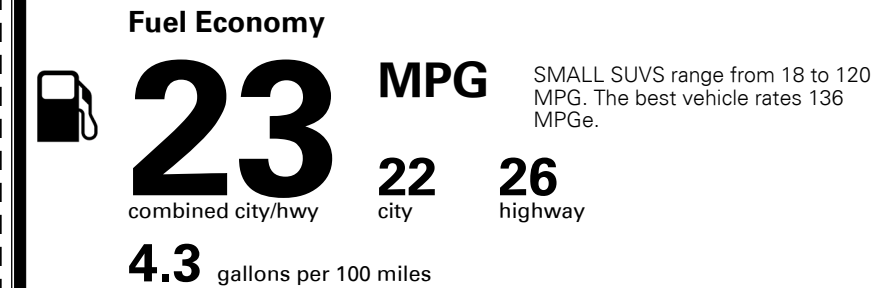

\$135.00

\$150.00

\$80.00

\$ 29,305.00

\$ 1,120.00

\$ 30,425.00

#1 MASS MARKET BRAND IN
 J.D. POWER INITIAL QUALITY,
 5 YEARS IN A ROW.

GIVE IT EVERYTHING

For J.D. Power 2019 award information, go to jdpower.com/awards for more details.

EPA DOT Fuel Economy and Environment

Gasoline Vehicle

You spend
\$1,250
 more in fuel costs
 over 5 years
 compared to the
 average new vehicle.