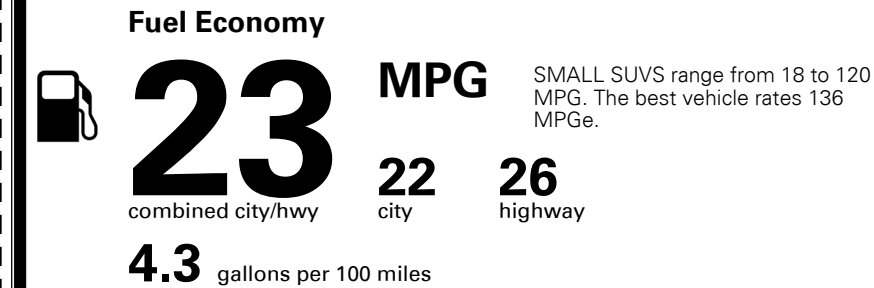

\$ 1,045.00

TOTAL MANUFACTURER'S SUGGESTED RETAIL PRICE ▶

\$ 30,215.00

TOTAL ADDITIONAL WEIGHT: 22.7

#1 MASS MARKET BRAND IN
 J.D. POWER INITIAL QUALITY,
 5 YEARS IN A ROW.

GIVE IT EVERYTHING KIA

For J.D. Power 2019 award information, go to jdpower.com/awards for more details.

EPA DOT Fuel Economy and Environment

Gasoline Vehicle

You spend
\$1,250
 more in fuel costs
 over 5 years
 compared to the
 average new vehicle.

Annual fuel cost
\$1,750

Fuel Economy & Greenhouse Gas Rating (tailpipe only) Smog Rating (tailpipe only)