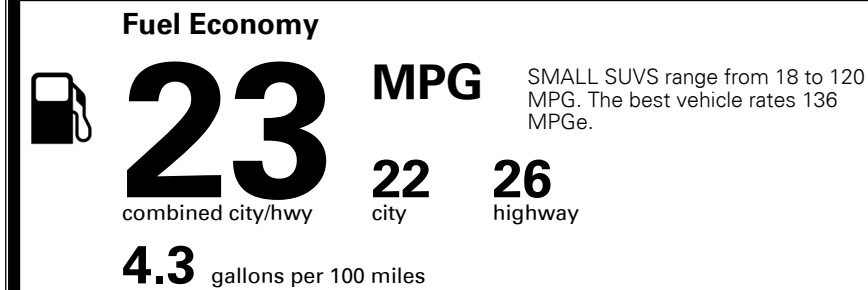

\$3,000.00

\$135.00
 \$60.00

\$ 30,885.00

\$ 1,045.00

\$ 31,930.00

EPA DOT Fuel Economy and Environment

Gasoline Vehicle

You spend
\$1,250
 more in fuel costs
 over 5 years
 compared to the
 average new vehicle.