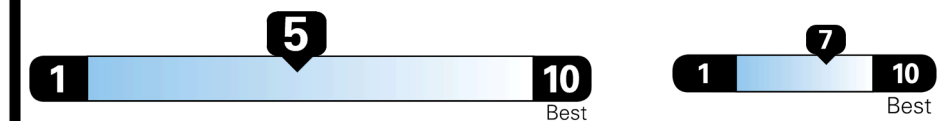

Fuel Economy & Greenhouse Gas Rating (tailpipe only) Smog Rating (tailpipe only)

This vehicle emits 386 grams CO₂ per mile. The best emits 0 grams per mile (tailpipe only). Producing and distributing fuel also create emissions; learn more at fueleconomy.gov.

Actual results will vary for many reasons, including driving conditions and how you drive and maintain your vehicle. The average new vehicle gets 27 MPG and costs $7,500 to fuel over 5 years. Cost estimates are based on 15,000 miles per year at $ 2.70 per gallon. MPGe is miles per gasoline gallon equivalent. Vehicle emissions are a significant cause of climate change and smog.

fueleconomy.gov

Calculate personalized estimates and compare vehicles