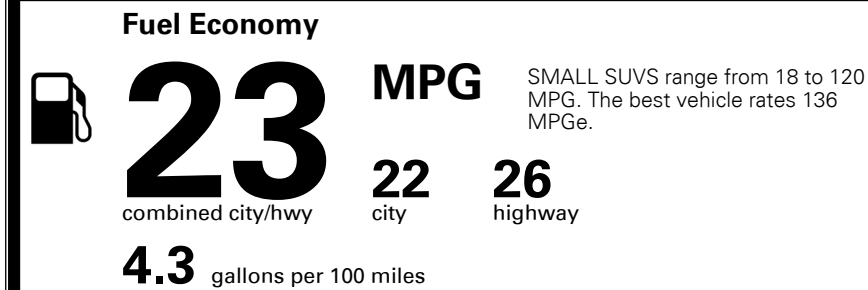

EXTERIOR

17" Alloy Wheels
Auto-On/Off Projector Headlights
LED Daytime Running Lights
Rear Privacy Glass
Rear Spoiler
Projector Fog Lamps
Unique Front with 28° Approach Angle

WARRANTY

10 Year/100,000 Mile Limited Powertrain Warranty
5 Year/60,000 Mile Limited Basic Warranty
5 Year/60,000 Mile Roadside Assistance
*Ask dealer for details

MANUFACTURER'S SUGGESTED RETAIL PRICE ▶

$ 27,690.00

COMPARE S AWD FEATURES

Added to/in place of standard LX AWD features

- 18" Dark Gray Alloy Wheels
- Blind-Spot Collision Warning (BCW)
- Rear Cross-Traffic Collision Warning (RCCW)
- Sofino Premium Leatherette Seat Trim
- Unique Grille, Lower Fascia, Side Sill Trim
- Roof Rails
- Power Folding Outside Mirrors
- Heated Outside Mirrors w/ LED Turn Signals
- Sport Leather Steering Wheel & Paddle Shifters
- Heated Front Seats

Included
Included
Included
Included
Included
Included
Included
Included
Included
Included
Included

ADDITIONAL INSTALLED EQUIPMENT:

(In addition to or in place of standard features)
Snow White Pearl Paint
Carpeted Floor Mats
Mud Guards

$395.00
$135.00
$115.00

MSRP INCLUDING OPTIONS

$ 28,335.00

INLAND FREIGHT AND HANDLING

$ 1,045.00

TOTAL MANUFACTURER'S SUGGESTED RETAIL PRICE ▶

$ 29,380.00

EPA DOT Fuel Economy and Environment

Gasoline Vehicle

You spend
$1,250
more in fuel costs
over 5 years
compared to the
average new vehicle.

Annual fuel cost
$1,750