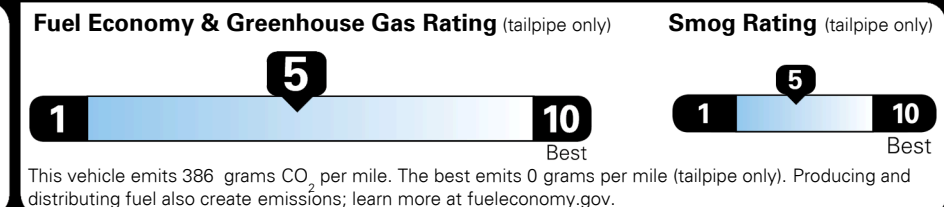

You spend
$1,250
more in fuel costs
over 5 years
compared to the
average new vehicle.

Annual fuel cost
$1,750

Actual results will vary for many reasons, including driving conditions and how you drive and maintain your vehicle. The average new vehicle gets 27 MPG and costs $7,500 to fuel over 5 years. Cost estimates are based on 15,000 miles per year at $ 2.70 per gallon. MPGe is miles per gasoline gallon equivalent. Vehicle emissions are a significant cause of climate change and smog.

fueleconomy.gov

Calculate personalized estimates and compare vehicles

GOVERNMENT 5-STAR SAFETY RATINGS

Overall Vehicle Score ★ ★ ★ ★ ★

Based on the combined rating of frontal, side and rollover.
Should ONLY be compared to other vehicles of similar size and weight.

Frontal Driver ★ ★ ★ ★ ★
Passenger ★ ★ ★ ★ ★

Based on the risk of injury in a frontal impact.
Should ONLY be compared to other vehicles of similar size and weight.

Side Front seat ★ ★ ★ ★ ★
Rear seat ★ ★ ★ ★ ★

Star ratings based on the risk of injury in a side impact.

Rollover ★ ★ ★ ★ ★

Star ratings based on the risk of rollover in a single-vehicle crash.

Star ratings range from 1 to 5 stars (★★★★★) with 5 being the highest.

Source: National Highway Traffic Safety Administration (NHTSA).

www.safercar.gov or 1-888-327-4236

Manufacturer's suggested retail price includes Manufacturer's recommended pre-delivery service. License and title fees, state and local taxes and other dealer installed options and accessories are not included in the manufacturer's suggested retail price.

PARTS CONTENT INFORMATION

FOR VEHICLES IN THIS CAR LINE U.S./CANADIAN PARTS CONTENT: 1 %

MAJOR SOURCES OF FOREIGN PARTS:
OTHER: 8%
KOREA: 91%

NOTE: PARTS CONTENT DOES NOT INCLUDE FINAL ASSEMBLY, DISTRIBUTION, OR OTHER NON-PARTS COSTS.

FOR THIS VEHICLE
FINAL ASSEMBLY POINT:
GWANGJU, KOREA

COUNTRY OF ORIGIN

ENGINE: KOREA

TRANSMISSION: KOREA

TOTAL ADDITIONAL WEIGHT: 8.1