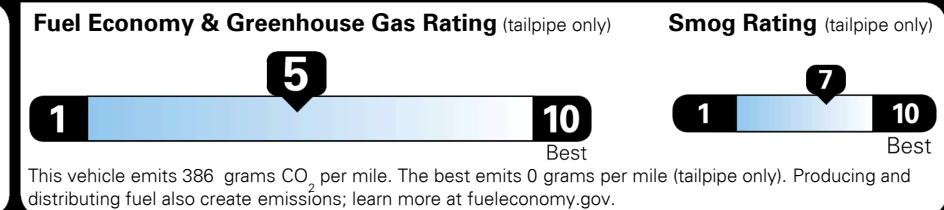

You spend $1,250 more in fuel costs over 5 years
compared to the average new vehicle.

Annual fuel cost $1,750

Actual results will vary for many reasons, including driving conditions and how you drive and maintain your vehicle. The average new vehicle gets 27 MPG and costs $7,500 to fuel over 5 years. Cost estimates are based on 15,000 miles per year at $ 2.70 per gallon. MPGe is miles per gasoline gallon equivalent. Vehicle emissions are a significant cause of climate change and smog.

fueleconomy.gov

Calculate personalized estimates and compare vehicles

GOVERNMENT 5-STAR SAFETY RATINGS

Overall Vehicle Score ★ ★ ★ ★ ★

Based on the combined rating of frontal, side and rollover. Should ONLY be compared to other vehicles of similar size and weight.

Frontal Crash Driver ★ ★ ★ ★ ★
Passenger ★ ★ ★ ★ ★

Based on the risk of injury in a frontal impact. Should ONLY be compared to other vehicles of similar size and weight.

Side Crash Front seat ★ ★ ★ ★ ★
Rear seat ★ ★ ★ ★ ★

Star ratings based on the risk of injury in a side impact.

Rollover ★ ★ ★ ★ ★

Star ratings based on the risk of rollover in a single-vehicle crash.

Star ratings range from 1 to 5 stars (★★★★★) with 5 being the highest.

Source: National Highway Traffic Safety Administration (NHTSA).

www.safercar.gov or 1-888-327-4236

Manufacturer's suggested retail price includes Manufacturer's recommended pre-delivery service. License and title fees, state and local taxes and other dealer installed options and accessories are not included in the manufacturer's suggested retail price.

PARTS CONTENT INFORMATION

FOR VEHICLES IN THIS CAR LINE U.S./CANADIAN PARTS CONTENT: 1 %

MAJOR SOURCES OF FOREIGN PARTS:
OTHER: 8%
KOREA: 91%

NOTE: PARTS CONTENT DOES NOT INCLUDE FINAL ASSEMBLY, DISTRIBUTION, OR OTHER NON-PARTS COSTS.

FOR THIS VEHICLE FINAL ASSEMBLY POINT: GWANGJU, KOREA

COUNTRY OF ORIGIN

ENGINE: KOREA

TRANSMISSION: KOREA

TOTAL ADDITIONAL WEIGHT: 6.4