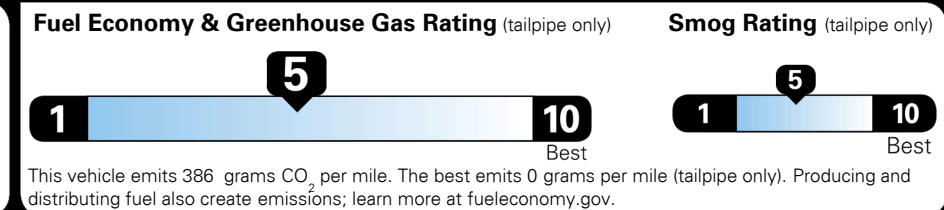

\$ 30,085.00

TOTAL ADDITIONAL WEIGHT: 8.1

EPA DOT Fuel Economy and Environment

Gasoline Vehicle

You spend \$1,250 more in fuel costs over 5 years compared to the average new vehicle.

Annual fuel cost \$1,750