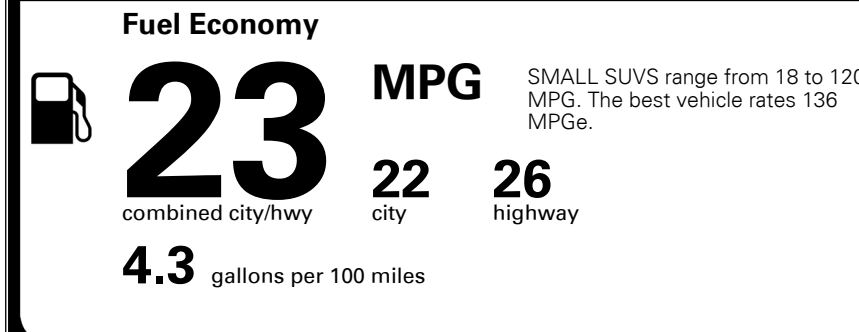

\$ 30,085.00

TOTAL ADDITIONAL WEIGHT: 8.1

EPA DOT Fuel Economy and Environment

Gasoline Vehicle

You spend \$1,250 more in fuel costs over 5 years compared to the average new vehicle.

Annual fuel cost \$1,750