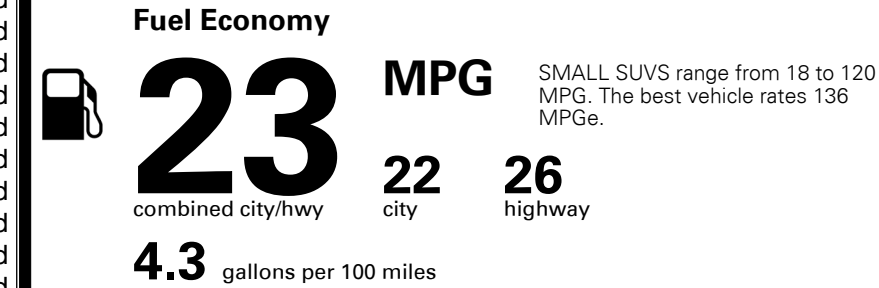

EXTERIOR

17" Alloy Wheels
Auto-On/Off Projector Headlights
LED Daytime Running Lights
Rear Privacy Glass
Rear Spoiler
Projector Fog Lamps
Unique Front with 28° Approach Angle

WARRANTY

10 Year/100,000 Mile Limited Powertrain Warranty
5 Year/60,000 Mile Limited Basic Warranty
5 Year/60,000 Mile Roadside Assistance
*Ask dealer for details

MANUFACTURER'S SUGGESTED RETAIL PRICE ▶

$ 27,690.00

COMPARE S AWD FEATURES

Added to/in place of standard LX AWD features
- 18" Dark Gray Alloy Wheels
- Blind-Spot Collision Warning (BCW)
- Rear Cross-Traffic Collision Warning (RCCW)
- Sofino Premium Leatherette Seat Trim
- Unique Grille, Lower Fascia, Side Sill Trim
- Roof Rails
- Power Folding Outside Mirrors
- Heated Outside Mirrors w/ LED Turn Signals
- Sport Leather Steering Wheel & Paddle Shifters
- Heated Front Seats

Included
Included
Included
Included
Included
Included
Included
Included
Included
Included
Included

ADDITIONAL INSTALLED EQUIPMENT:

(In addition to or in place of standard features)
Hyper Red Paint
Carpeted Floor Mats
Cargo Net

$295.00
$135.00
$50.00

MSRP INCLUDING OPTIONS

$ 28,170.00

INLAND FREIGHT AND HANDLING

$ 1,045.00

TOTAL MANUFACTURER'S SUGGESTED RETAIL PRICE ▶

$ 29,215.00

TOTAL ADDITIONAL WEIGHT: 6.9

EPA DOT Fuel Economy and Environment

Gasoline Vehicle

You spend
$1,250
more in fuel costs
over 5 years
compared to the
average new vehicle.

Annual fuel cost
$1,750