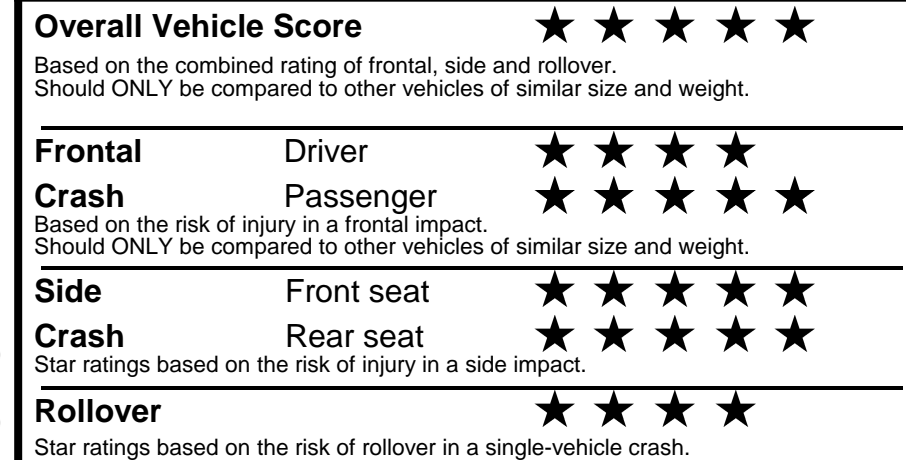

fueleconomy.gov

Calculate personalized estimates and compare vehicles

GOVERNMENT 5-STAR SAFETY RATINGS

Star ratings range from 1 to 5 stars (★★★★★) with 5 being the highest.
 Source: National Highway Traffic Safety Administration (NHTSA).
www.safercar.gov or 1-888-327-4236