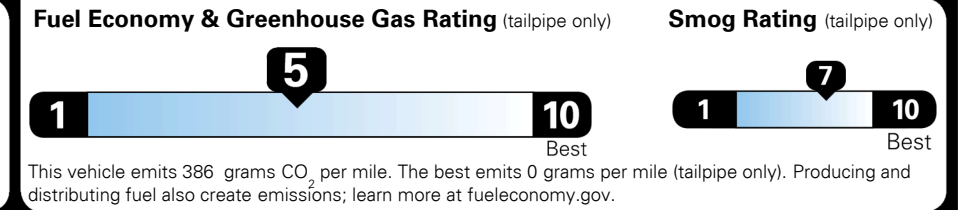

\$295.00
 \$135.00
 \$50.00

MSRP INCLUDING OPTIONS

\$ 28,170.00

INLAND FREIGHT AND HANDLING

\$ 1,045.00

TOTAL MANUFACTURER'S SUGGESTED RETAIL PRICE ▶

\$ 29,215.00

TOTAL ADDITIONAL WEIGHT: 6.9

EPA DOT Fuel Economy and Environment

Gasoline Vehicle

You spend
\$1,250
 more in fuel costs
 over 5 years
 compared to the
 average new vehicle.

Annual fuel cost
\$1,750

Actual results will vary for many reasons, including driving conditions and how you drive and maintain your vehicle. The average new vehicle gets 27 MPG and costs \$7,500 to fuel over 5 years. Cost estimates are based on 15,000 miles per year at \$ 2.70 per gallon. MPGe is miles per gasoline gallon equivalent. Vehicle emissions are a significant cause of climate change and smog.