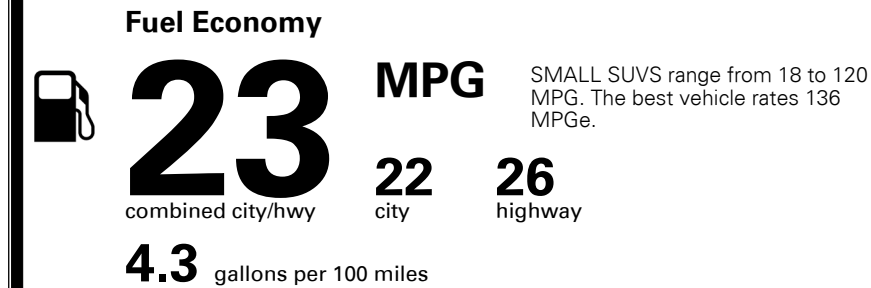

\$135.00

\$300.00

\$ 29,225.00

\$ 1,045.00

\$ 30,270.00

EPA DOT Fuel Economy and Environment

Gasoline Vehicle

You spend **\$1,250** more in fuel costs over 5 years compared to the average new vehicle.