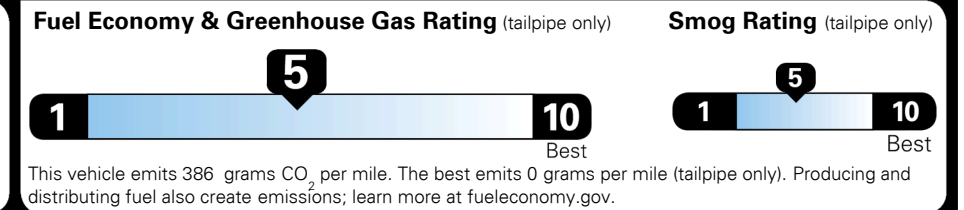

You spend **$1,250** more in fuel costs over 5 years compared to the average new vehicle.

Annual fuel cost **$1,750**

Actual results will vary for many reasons, including driving conditions and how you drive and maintain your vehicle. The average new vehicle gets 27 MPG and costs $7,500 to fuel over 5 years. Cost estimates are based on 15,000 miles per year at $ 2.70 per gallon. MPGe is miles per gasoline gallon equivalent. Vehicle emissions are a significant cause of climate change and smog.

fueleconomy.gov

Calculate personalized estimates and compare vehicles

GOVERNMENT 5-STAR SAFETY RATINGS

Overall Vehicle Score ★ ★ ★ ★ ★

Based on the combined rating of frontal, side and rollover. Should ONLY be compared to other vehicles of similar size and weight.

Frontal Crash Driver ★ ★ ★ ★ ★
Passenger ★ ★ ★ ★ ★

Based on the risk of injury in a frontal impact. Should ONLY be compared to other vehicles of similar size and weight.

Side Crash Front seat ★ ★ ★ ★ ★
Rear seat ★ ★ ★ ★ ★

Star ratings based on the risk of injury in a side impact.

Rollover ★ ★ ★ ★ ★

Star ratings based on the risk of rollover in a single-vehicle crash.

Star ratings range from 1 to 5 stars (★★★★★) with 5 being the highest.

Source: National Highway Traffic Safety Administration (NHTSA).

www.safercar.gov or 1-888-327-4236

Manufacturer's suggested retail price includes Manufacturer's recommended pre-delivery service. License and title fees, state and local taxes and other dealer installed options and accessories are not included in the manufacturer's suggested retail price.

PARTS CONTENT INFORMATION

FOR VEHICLES IN THIS CAR LINE U.S./CANADIAN PARTS CONTENT: 1 %

MAJOR SOURCES OF FOREIGN PARTS:
OTHER: 8%
KOREA: 91%

NOTE: PARTS CONTENT DOES NOT INCLUDE FINAL ASSEMBLY, DISTRIBUTION, OR OTHER NON-PARTS COSTS.

FOR THIS VEHICLE FINAL ASSEMBLY POINT: GWANGJU, KOREA

COUNTRY OF ORIGIN

ENGINE: KOREA

TRANSMISSION: KOREA

TOTAL ADDITIONAL WEIGHT: 7.0