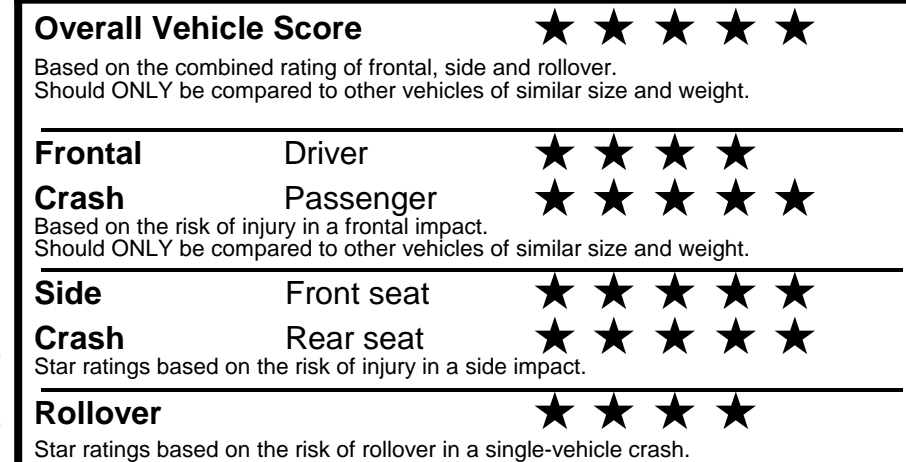

## GOVERNMENT 5-STAR SAFETY RATINGS

Star ratings range from 1 to 5 stars (★★★★★) with 5 being the highest. Source: National Highway Traffic Safety Administration (NHTSA). [www.safercar.gov](http://www.safercar.gov) or 1-888-327-4236