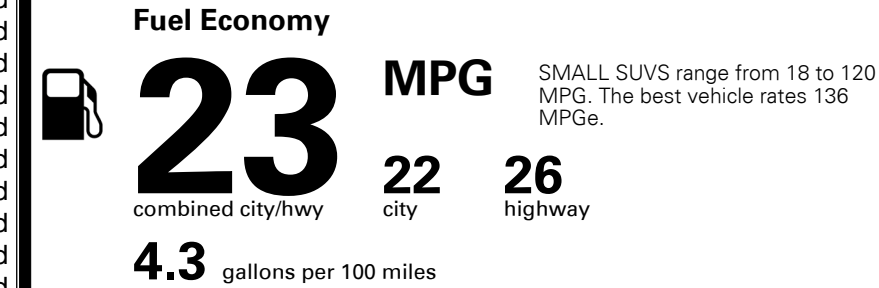

EXTERIOR

17" Alloy Wheels
Auto-On/Off Projector Headlights
LED Daytime Running Lights
Rear Privacy Glass
Rear Spoiler
Projector Fog Lamps
Unique Front with 28° Approach Angle

WARRANTY

10 Year/100,000 Mile Limited Powertrain Warranty
5 Year/60,000 Mile Limited Basic Warranty
5 Year/60,000 Mile Roadside Assistance
*Ask dealer for details

MANUFACTURER'S SUGGESTED RETAIL PRICE ▶

$ 27,690.00

COMPARE S AWD FEATURES

Added to/in place of standard LX AWD features
- 18" Dark Gray Alloy Wheels
- Blind-Spot Collision Warning (BCW)
- Rear Cross-Traffic Collision Warning (RCCW)
- Sofino Premium Leatherette Seat Trim
- Unique Grille, Lower Fascia, Side Sill Trim
- Roof Rails
- Power Folding Outside Mirrors
- Heated Outside Mirrors w/ LED Turn Signals
- Sport Leather Steering Wheel & Paddle Shifters
- Heated Front Seats

Included
Included
Included
Included
Included
Included
Included
Included
Included
Included
Included

ADDITIONAL INSTALLED EQUIPMENT:

(In addition to or in place of standard features)
Carpeted Floor Mats
Mud Guards
Washer Heater

$135.00
$115.00
$250.00

MSRP INCLUDING OPTIONS

$ 28,190.00

INLAND FREIGHT AND HANDLING

$ 1,045.00

TOTAL MANUFACTURER'S SUGGESTED RETAIL PRICE ▶

$ 29,235.00

TOTAL ADDITIONAL WEIGHT: 10.2

EPA DOT Fuel Economy and Environment

Gasoline Vehicle

You spend $1,250 more in fuel costs over 5 years compared to the average new vehicle.

Annual fuel cost $1,750