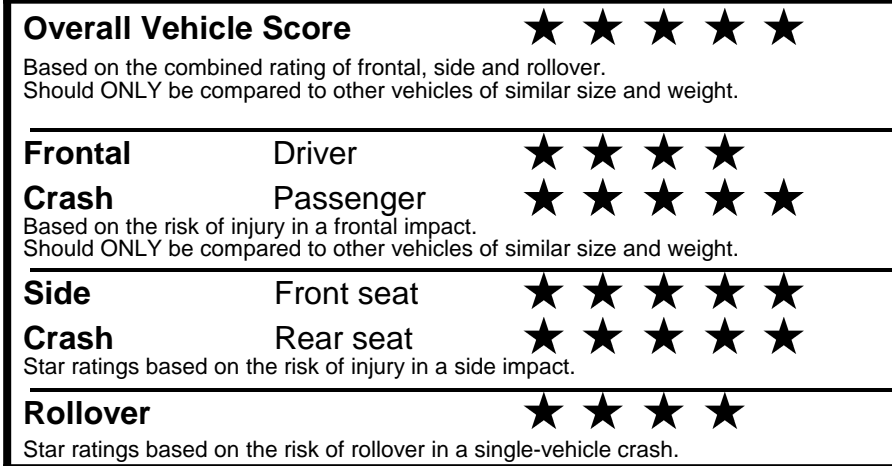

fueleconomy.gov
 Calculate personalized estimates and compare vehicles

Smartphone QR Code

GOVERNMENT 5-STAR SAFETY RATINGS

Star ratings range from 1 to 5 stars (★★★★★) with 5 being the highest.
 Source: National Highway Traffic Safety Administration (NHTSA).
www.safercar.gov or 1-888-327-4236