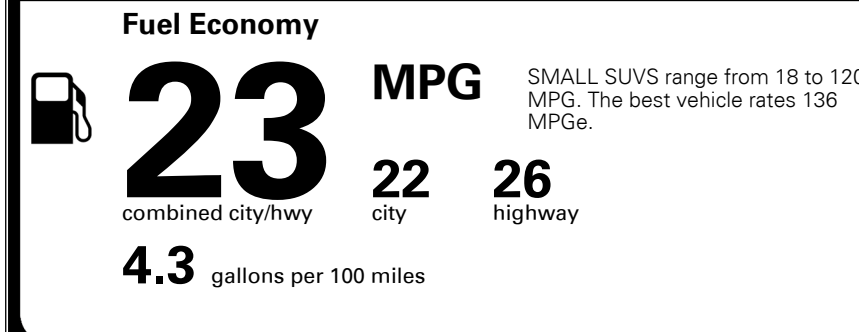

EPA DOT Fuel Economy and Environment

Gasoline Vehicle

You spend \$1,250 more in fuel costs over 5 years
 compared to the average new vehicle.

Annual fuel cost \$1,750

Actual results will vary for many reasons, including driving conditions and how you drive and maintain your vehicle. The average new vehicle gets 27 MPG and costs \$7,500 to fuel over 5 years. Cost estimates are based on 15,000 miles per year at \$ 2.70 per gallon. MPGe is miles per gasoline gallon equivalent. Vehicle emissions are a significant cause of climate change and smog.