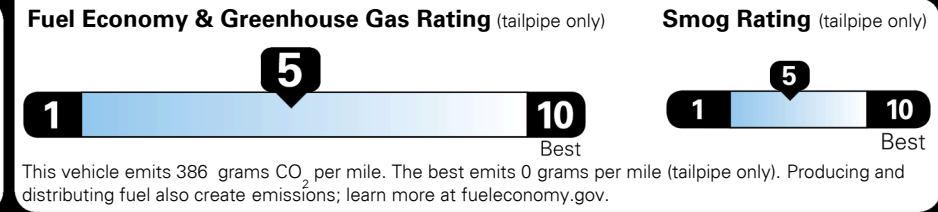

\$135.00

MSRP INCLUDING OPTIONS

\$ 27,825.00

INLAND FREIGHT AND HANDLING

\$ 1,045.00

TOTAL MANUFACTURER'S SUGGESTED RETAIL PRICE ▶

\$ 28,870.00

TOTAL ADDITIONAL WEIGHT: 6.4

EPA DOT Fuel Economy and Environment

Gasoline Vehicle

You spend \$1,250 more in fuel costs over 5 years
 compared to the average new vehicle.

Annual fuel cost \$1,750

Actual results will vary for many reasons, including driving conditions and how you drive and maintain your vehicle. The average new vehicle gets 27 MPG and costs \$7,500 to fuel over 5 years. Cost estimates are based on 15,000 miles per year at \$ 2.70 per gallon. MPGe is miles per gasoline gallon equivalent. Vehicle emissions are a significant cause of climate change and smog.