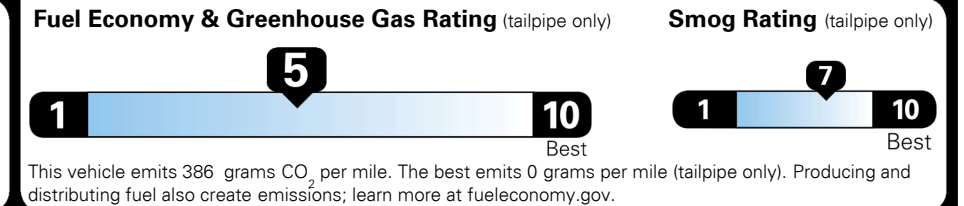

You spend
$1,250
more in fuel costs
over 5 years
compared to the
average new vehicle.

Annual fuel cost
$1,750