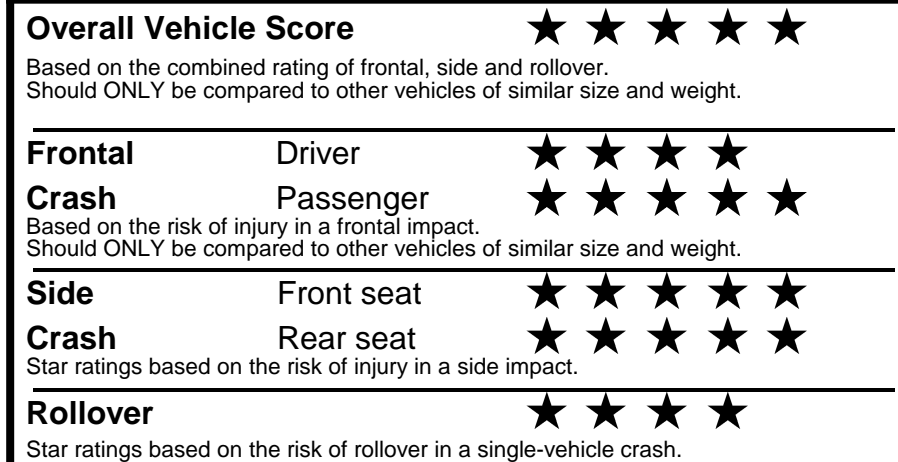

fueleconomy.gov

Calculate personalized estimates and compare vehicles

GOVERNMENT 5-STAR SAFETY RATINGS

Star ratings range from 1 to 5 stars (★★★★★) with 5 being the highest.
 Source: National Highway Traffic Safety Administration (NHTSA).
www.safercar.gov or 1-888-327-4236