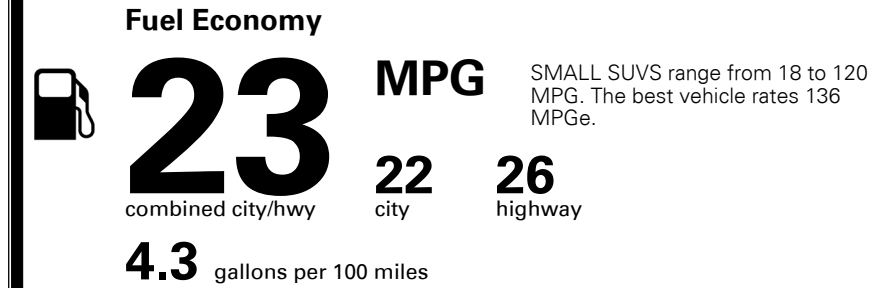

\$ 31,445.00

INLAND FREIGHT AND HANDLING

\$ 1,045.00

TOTAL MANUFACTURER'S SUGGESTED RETAIL PRICE ▶

\$ 32,490.00

EPA DOT Fuel Economy and Environment

Gasoline Vehicle

You spend
\$1,250
 more in fuel costs
 over 5 years
 compared to the
 average new vehicle.