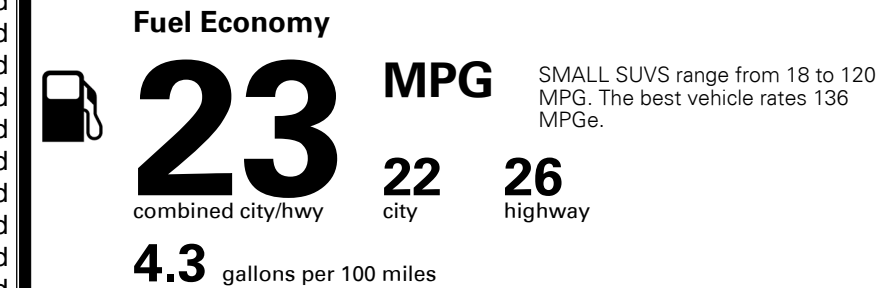

\$ 30,395.00

TOTAL ADDITIONAL WEIGHT: 7.5

#1 MASS MARKET BRAND IN
 J.D. POWER INITIAL QUALITY,
 5 YEARS IN A ROW.

GIVE IT EVERYTHING

For J.D. Power 2019 award information, go to jdpower.com/awards for more details.

EPA DOT Fuel Economy and Environment

Gasoline Vehicle

You spend
\$1,250
 more in fuel costs
 over 5 years
 compared to the
 average new vehicle.

Annual fuel cost
\$1,750

Fuel Economy & Greenhouse Gas Rating (tailpipe only) Smog Rating (tailpipe only)