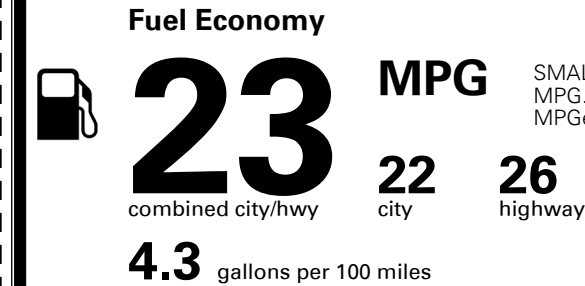

\$1,100.00

\$135.00

\$50.00

MSRP INCLUDING OPTIONS

\$ 28,975.00

INLAND FREIGHT AND HANDLING

\$ 1,045.00

TOTAL MANUFACTURER'S SUGGESTED RETAIL PRICE ▶

\$ 30,020.00

TOTAL ADDITIONAL WEIGHT: 6.9

EPA DOT Fuel Economy and Environment

Gasoline Vehicle

SMALL SUVs range from 18 to 120 MPG. The best vehicle rates 136 MPGe.

You spend
\$1,250
 more in fuel costs
 over 5 years
 compared to the
 average new vehicle.