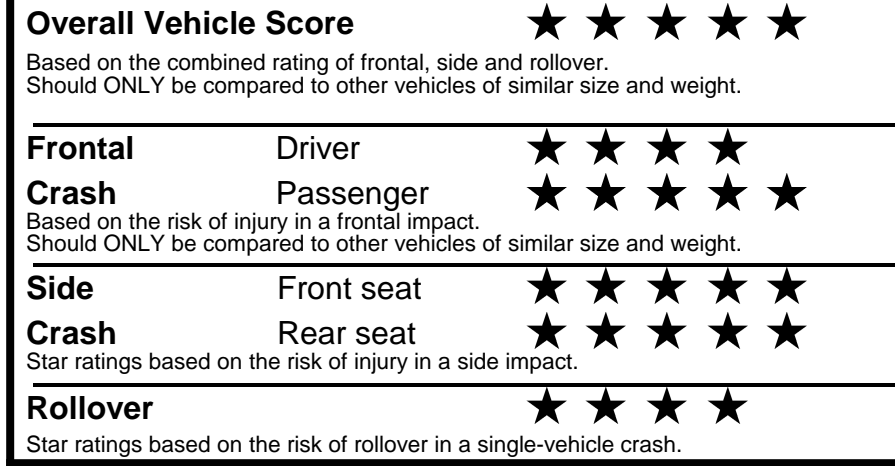

fueleconomy.gov
 Calculate personalized estimates and compare vehicles

Smartphone QR Code

GOVERNMENT 5-STAR SAFETY RATINGS

PARTS CONTENT INFORMATION

FOR VEHICLES IN THIS CAR LINE U.S./CANADIAN PARTS CONTENT: 1 %