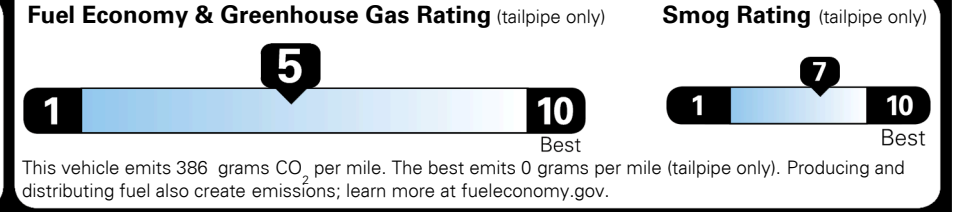

Actual results will vary for many reasons, including driving conditions and how you drive and maintain your vehicle. The average new vehicle gets 27 MPG and costs $7,500 to fuel over 5 years. Cost estimates are based on 15,000 miles per year at $ 2.70 per gallon. MPGe is miles per gasoline gallon equivalent. Vehicle emissions are a significant cause of climate change and smog.

fueleconomy.gov
Calculate personalized estimates and compare vehicles

Smartphone QR Code