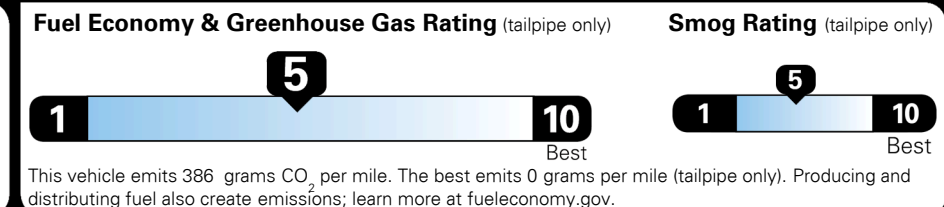

Actual results will vary for many reasons, including driving conditions and how you drive and maintain your vehicle. The average new vehicle gets 27 MPG and costs $7,500 to fuel over 5 years. Cost estimates are based on 15,000 miles per year at $ 2.70 per gallon. MPGe is miles per gasoline gallon equivalent. Vehicle emissions are a significant cause of climate change and smog.

fueleconomy.gov

Calculate personalized estimates and compare vehicles