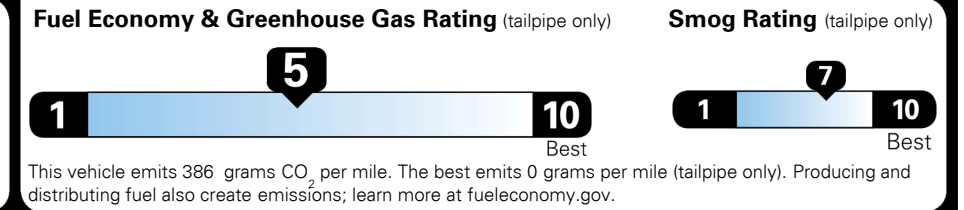

You spend $1,250 more in fuel costs over 5 years compared to the average new vehicle.

Annual fuel cost $1,750